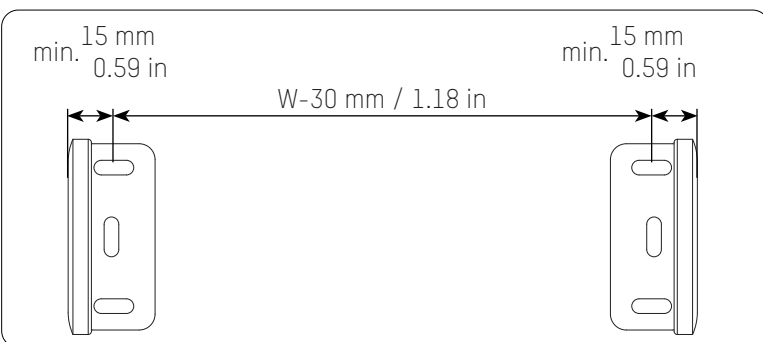

## INSTALLATION RC-SB10/MB10

Read the instructions carefully before assembling and using the product.  
Assembling process can be completed by non-professionals. For indoor use only.

### WARNING

- Young children can strangle in the loop of pull cords, chains and tapes, and cords that operate window coverings.
- To avoid strangulation and entanglement, keep cords out of the reach of young children. Cords may become wrapped around a child's neck
- Move beds, cots and furniture away from window covering cords.
- Do not tie cords together.  
Make sure cords do not twist together and form a loop.