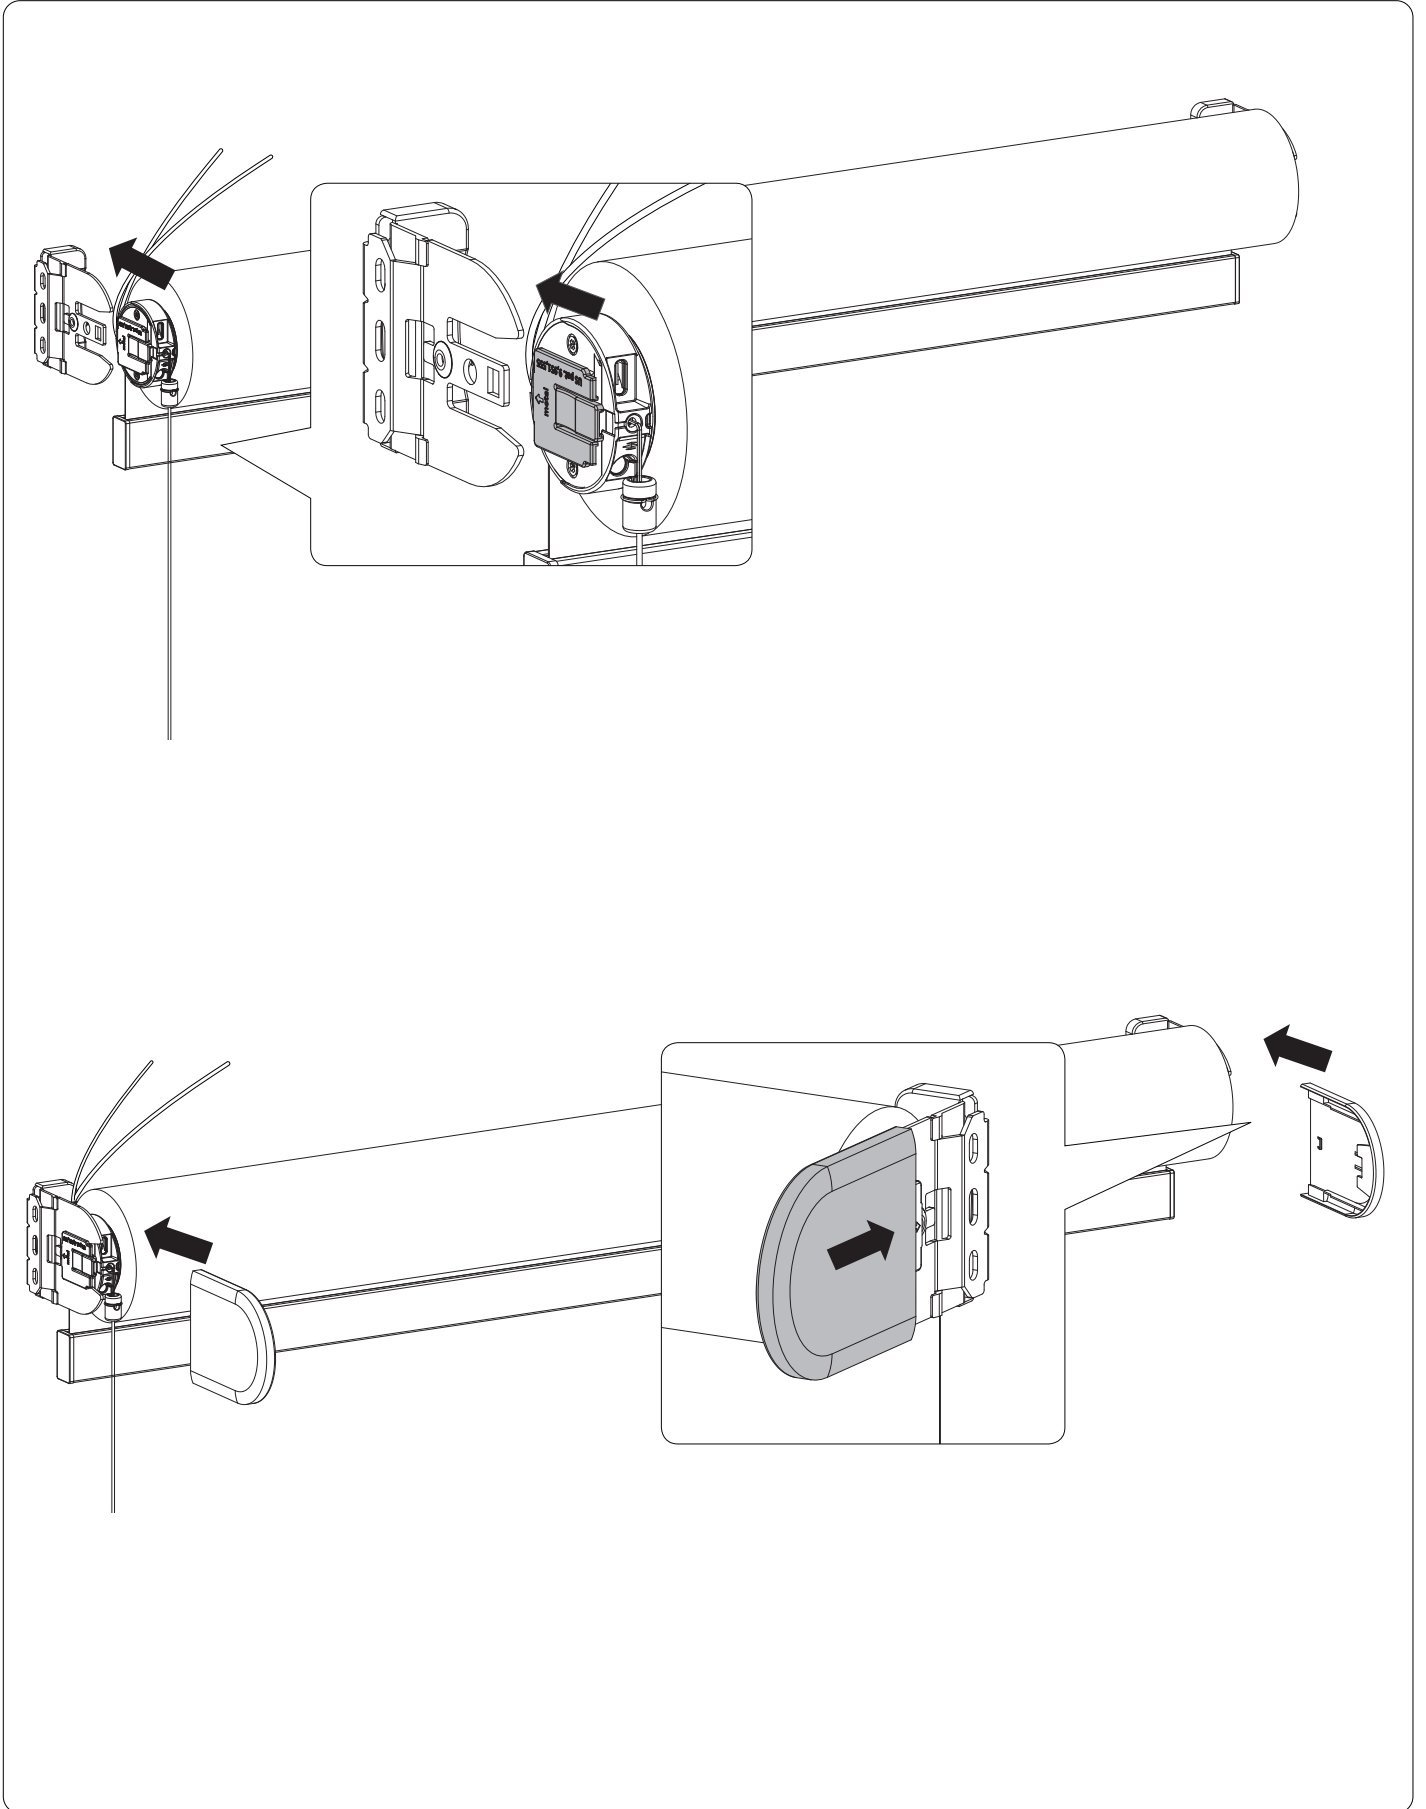

## INSTALLATION RC-SB10/MB10

Read the instructions carefully before assembling and using the product.  
Assembling process can be completed by non-professionals. For indoor use only.

### WARNING

- Young children can strangle in the loop of pull cords, chains and tapes, and cords that operate window coverings.
- To avoid strangulation and entanglement, keep cords out of the reach of young children. Cords may become wrapped around a child's neck
- Move beds, cots and furniture away from window covering cords.
- Do not tie cords together.  
Make sure cords do not twist together and form a loop.

## REMOVAL