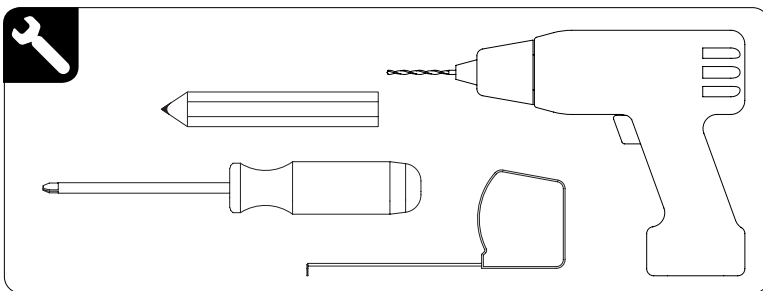

## INSTALLATION RC-SB10/MB10

Read the instructions carefully before assembling and using the product.  
Assembling process can be completed by non-professionals. For indoor use only.

### WARNING

- Young children can strangle in the loop of pull cords, chains and tapes, and cords that operate window coverings.
- To avoid strangulation and entanglement, keep cords out of the reach of young children. Cords may become wrapped around a child's neck
- Move beds, cots and furniture away from window covering cords.
- Do not tie cords together.  
Make sure cords do not twist together and form a loop.