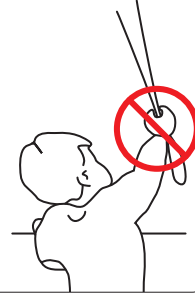

## INSTALLATION RC-SB10/MB10

Read the instructions carefully before assembling and using the product.  
Assembling process can be completed by non-professionals. For indoor use only.

### WARNING

- Young children can strangle in the loop of pull cords, chains and tapes, and cords that operate window coverings.
- To avoid strangulation and entanglement, keep cords out of the reach of young children. Cords may become wrapped around a child's neck
- Move beds, cots and furniture away from window covering cords.
- Do not tie cords together.  
Make sure cords do not twist together and form a loop.