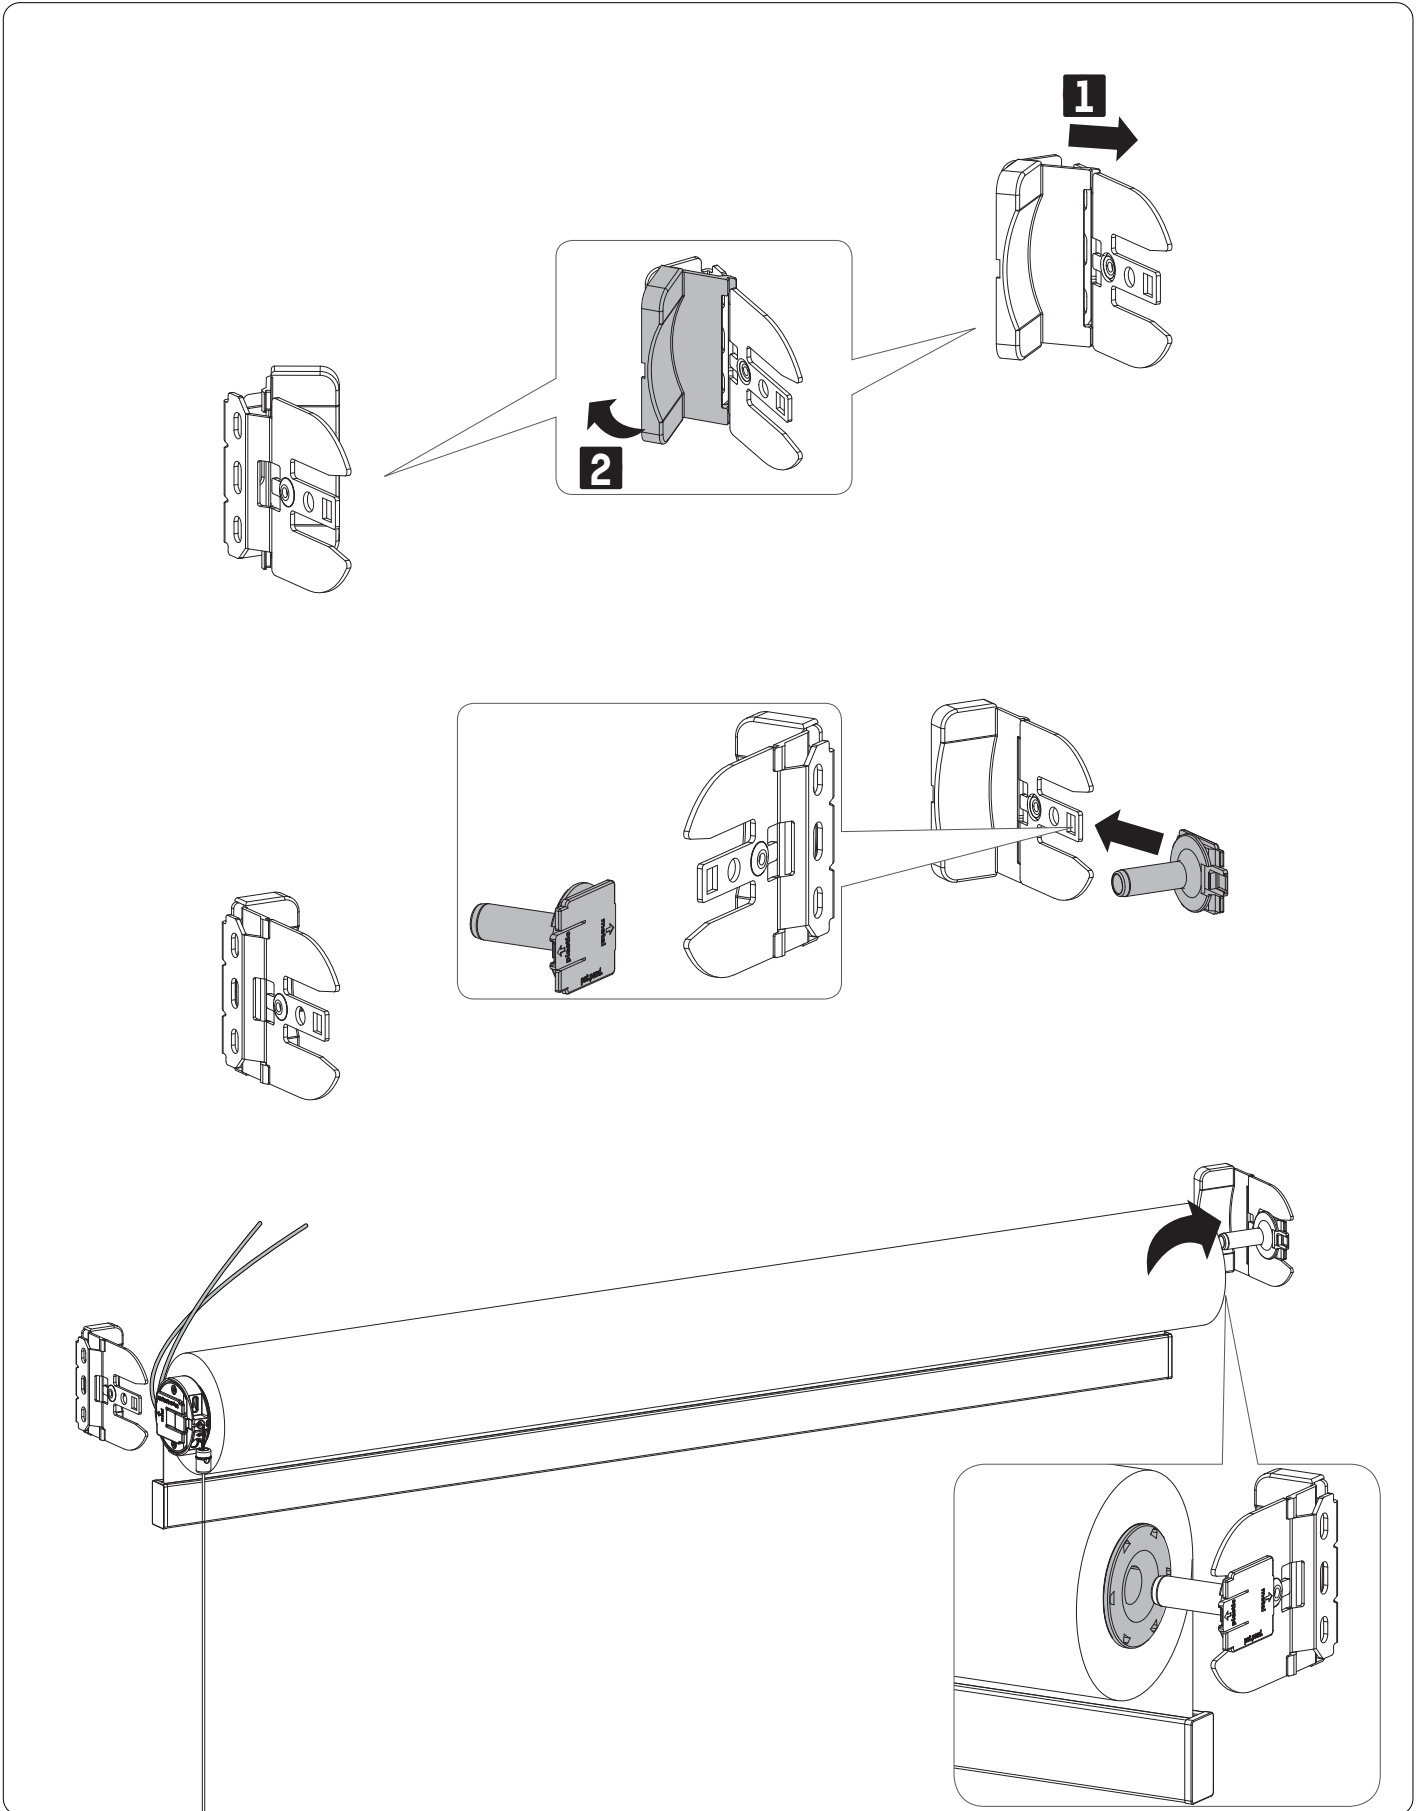

## INSTALLATION RC-SB10/MB10

Read the instructions carefully before assembling and using the product.  
Assembling process can be completed by non-professionals. For indoor use only.

### WARNING

- Young children can strangle in the loop of pull cords, chains and tapes, and cords that operate window coverings.
- To avoid strangulation and entanglement, keep cords out of the reach of young children. Cords may become wrapped around a child's neck
- Move beds, cots and furniture away from window covering cords.
- Do not tie cords together.  
Make sure cords do not twist together and form a loop.

## REMOVAL