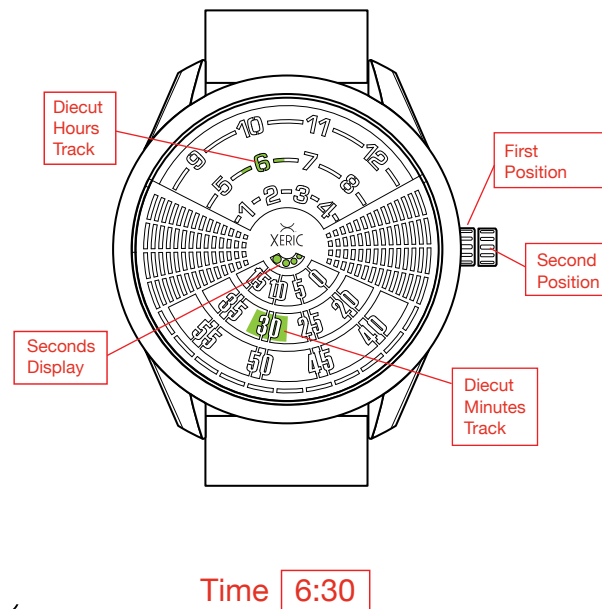

XERIC

DECYPHERAUTOMATIC

www.xeric.com

Decypher Automatic

XERIC

1

Decypher Automatic Details

316L Surgical-Grade Stainless Steel

Japanese Miyota 8 Calibre Automatic Movement

Up to 42 Hour Power Reserve

Full Sapphire Crystal

U.S. Horween Leather Strap

Custom Embossed Leather Backing

5 ATM Water Resistance

XERIC

2

Please Read Before Use

Prior to setting the time, the Decypher Automatic movement must be given an initial manual winding to power up the mainspring. [Approximately 40 clockwise turns of the crown]

We recommend manually winding the Decypher each time you wear it.

Time Setting

Gently pull the crown to the time setting mode (second position) to adjust the hands. Once you've set the time, push the crown back to the handwinding mode (first position). All done!

Miyota Mov't Info

- Number of Jewels: 21
- Vibration Frequency of 21,600 BPH
- Power Reserve: Up to 42 hours
- Posture Difference: Under 50 Seconds
- Accuracy: -20/+45 Seconds per Day
- Rotor Winding Direction: Counterclockwise, 800 Rotations per Day

XERIC

3

Warranty

Xeric gladly offers a limited warranty covering defects in materials and manufacturing for a period of one (1) year after the original purchase date from an authorized Xeric retailer. This warranty does not cover batteries, case, crystal, crown, pushers, straps, or any changes that occur during use and not from manufacturing or assembly. This warranty is considered void if you open your caseback, push the buttons underwater, or expose your watch to moisture beyond the recommendation of the watch's water resistance rating. Proof of purchase is required for all warranty claims, so please save a copy of your receipt. Xeric reserves the right to not accept a warranty claim if a watch has evidence of excessive wear or misuse. Xeric reserves the right to repair or replace any watch returned for service at our option.

Additional Info

For warranty questions or service requests, please visit xeric.com.

Designed in California. Assembled in China

XERIC

4

Water Resistance Guide

- 3 ATM = Not intended for any exposure to water.
- 5 ATM = Splash Resistant
  Suitable for washing hands or light rain.
- 10 ATM = Water Sports
  Suitable for swimming, surfing, etc.
- 30 ATM = Scuba Diving
  Suitable for extreme ocean depths.

Brought to you by
WATCHISMO LABS
REIMAGINING TIME & SPACE