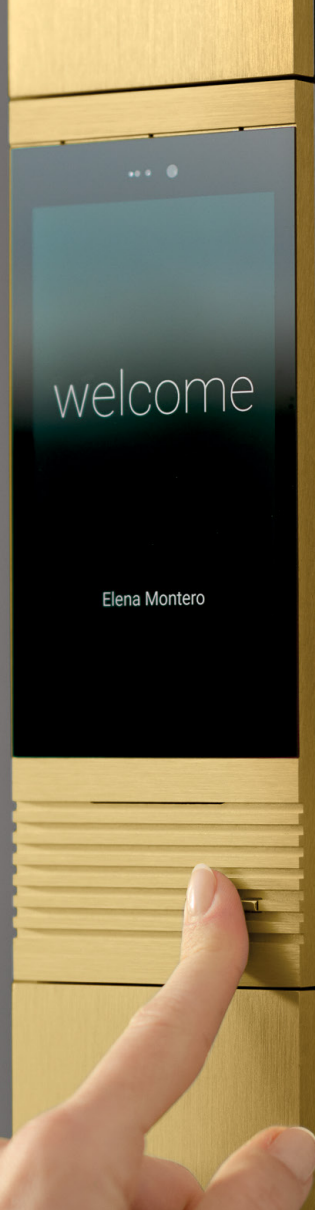

Saying welcome has never been that refined!

Adelante is our luxury door phone for your intelligent home.

We now bring our sophisticated design from inside your home to your front door.

Adelante combines cutting-edge technology with a sleek modular design, perfectly integrated into your Basalte Home.

your door phone, exactly the way you want

Adelante has a modular design with each option at your fingertips.

Everything is built around a gorgeous full HD touch display, which you can enhance to your wishes with a wide-angle camera, access control features and so much more.

wide-angle camera
anodised aluminium
brass tone

feel safe

With our wide-angle camera, you can keep an eye on the broader surroundings. Unlock true piece of mind and view everything at a glance on our Lena display inside your home.