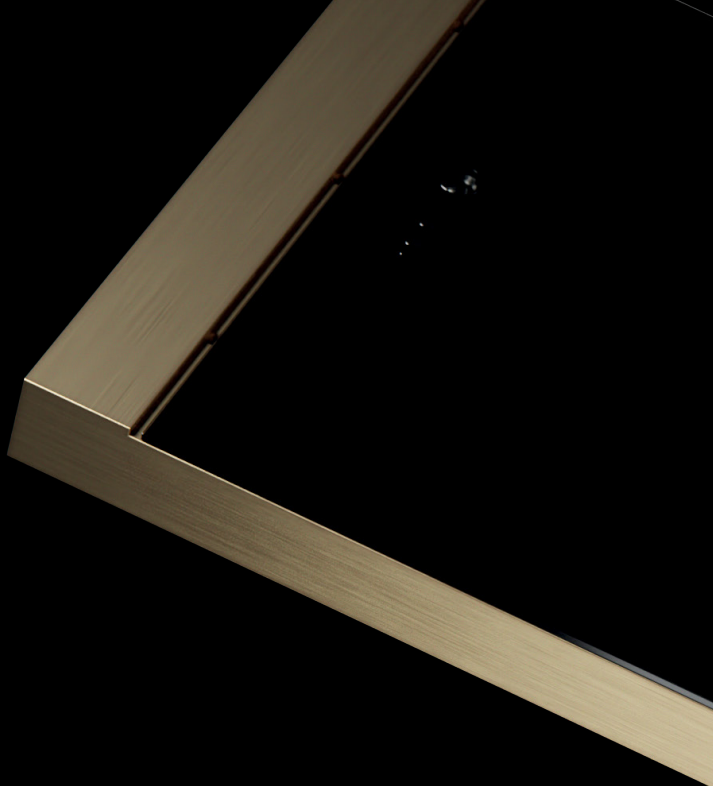

16

adelante
satin white

pole position

When you have an entrance gate, our flexible installation on a separate pole is the perfect solution for you.

The Jetsons

basalte

the finishing touch

Adelante comes in premium and durable finishes to perfectly match your outdoor architecture and our design products inside your home.

Your door phone is no longer a necessity, now it is a design statement perfectly integrated into your Basalte Home.

Welcome

The Jetsons

adelante
anodised aluminium
brass tone
chromed button

high-end finishes that match your home