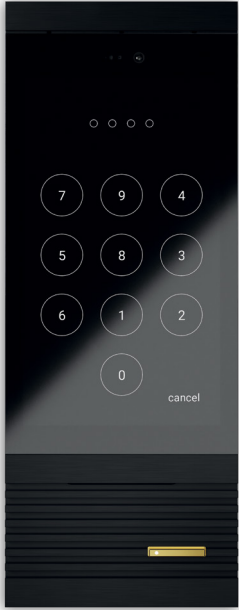

Gain secure access to your home by entering your unique, **personal code**.