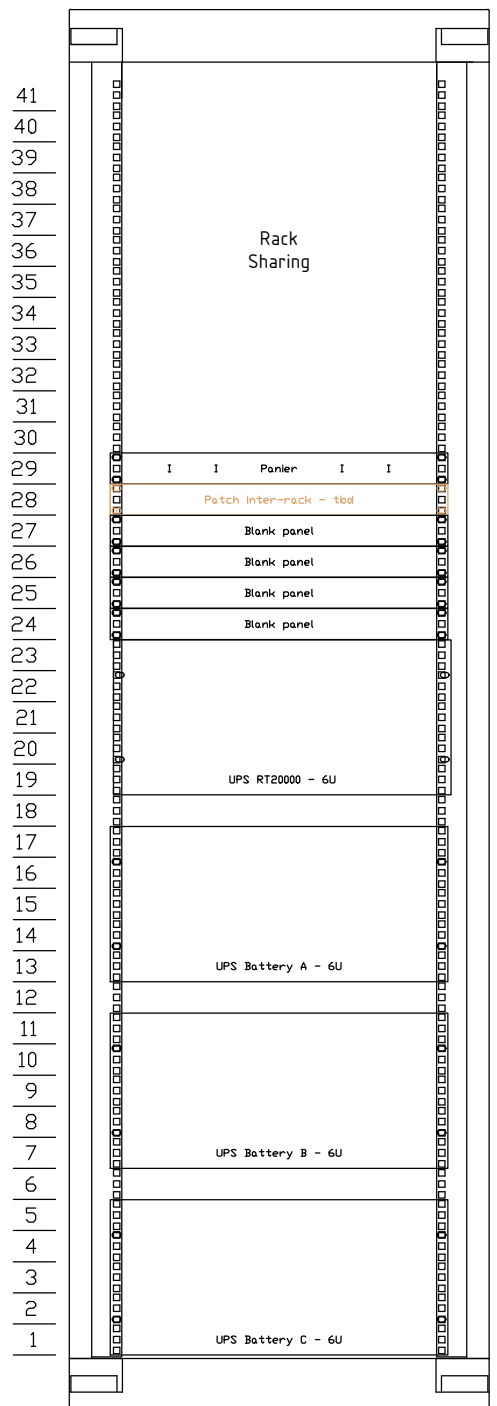

### Rack 1 UPS

600

### Rack 2 IT/Domotics/Voip (RJ45)

600