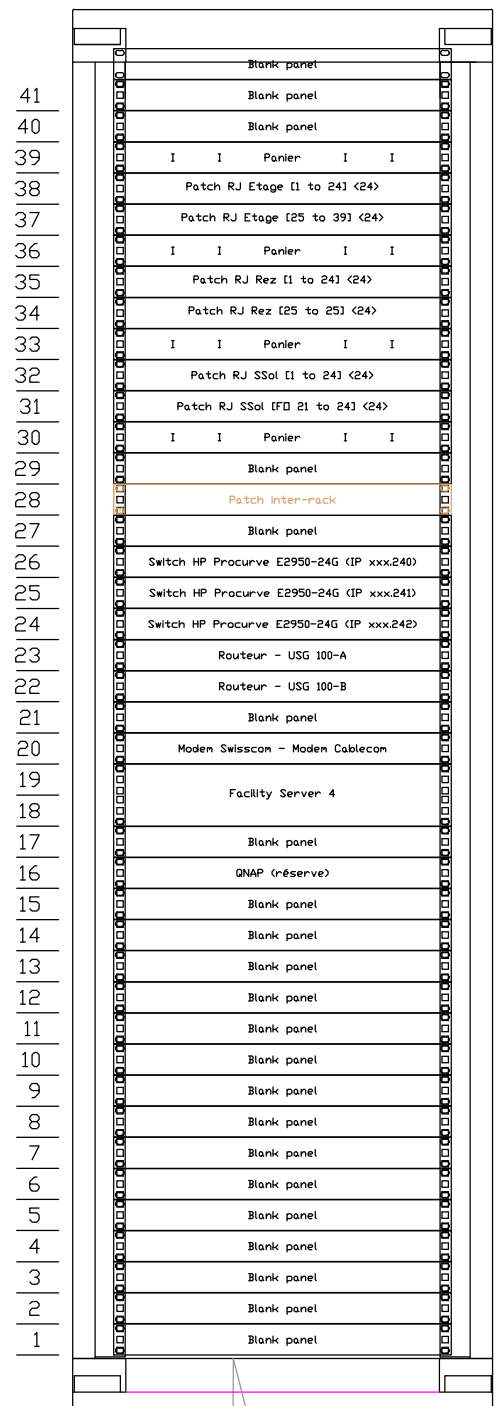

Rack 2 IT/Domotics/Voip (RJ45)

600