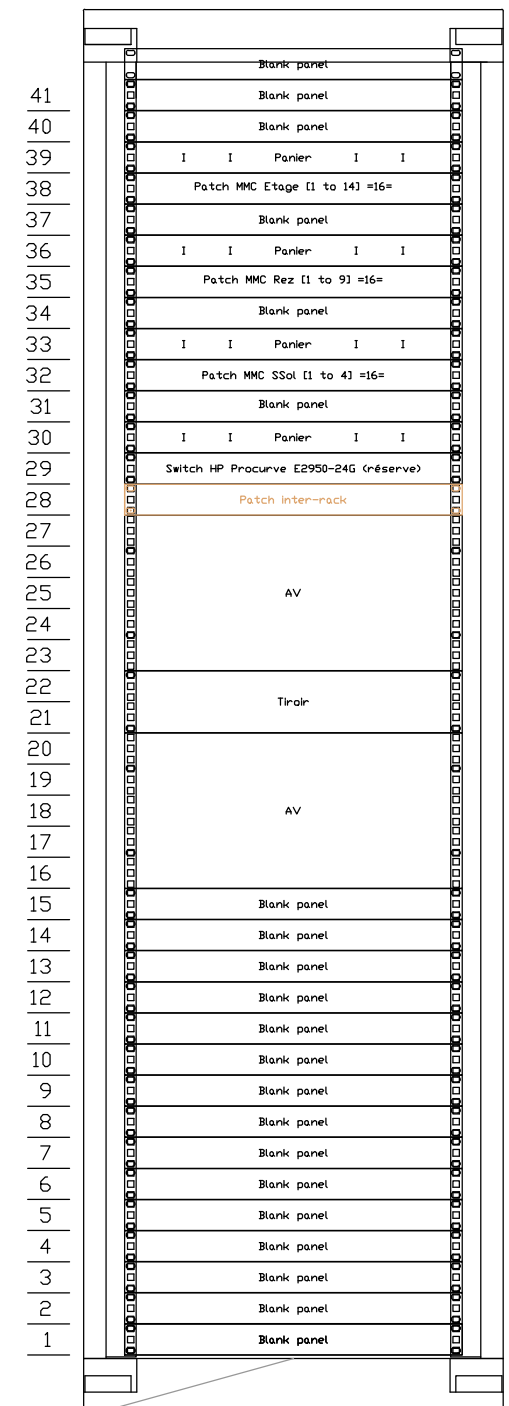

Rack 3 Multimedia (MMC)

600