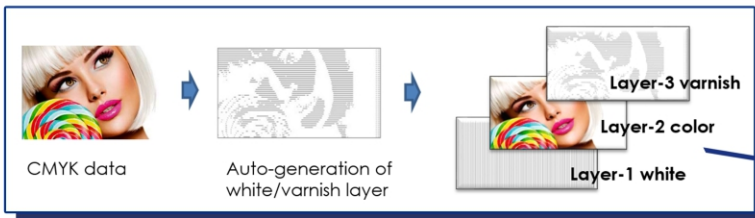

- Derek Moffett, MUTOH America, INC. Product Manager

MUTOH's VerteLith™ Genuine RIP Software

VerteLith™ Features

- 64 Bit Rip
- Automatic Workflow Function
- Rip Preview
- Jig Layout
- Bundled with FlexiDESIGNER MUTOH Edition
- Nesting & Media Saving Features
- Variable Data
- Spot Color Fine Tuning
- Soft Proof
- Easily Generates White & Varnish with Preview
- Intuitive User interface
- PANTONE® Libraries Included
- Downloadable Profiles
- Auto Layer Processing