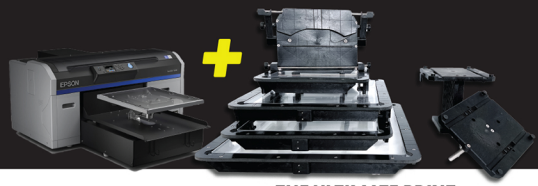

THE ULTIMATE PRINT SHOP PACKAGE

BY KEY PRINT CO

PRINTING CAPABILITIES

	EPSON F2100	EPSON F2100 + THE ULTIMATE PRINT SHOP PACKAGE	EPSON F2100 + THE ULTIMATE PRINT SHOP PACKAGE PRECISION
SHIRTS	✓	✓	✓
LADIES TEES	✗	✓	✓
HOODIES	✗	✓	✓
KIDS TEES	✗	✓	✓
ONESIES	✗	✓	✓
TOTE BAGS	✗	✓	✓
HATS	✗	✓	✓
LOCKING HOOPS	✗	✓	✓
FRONT-FACING LOADING	✗	✓	✓
DIGITALLY POSITION ARTWORK	✗	✗	✓