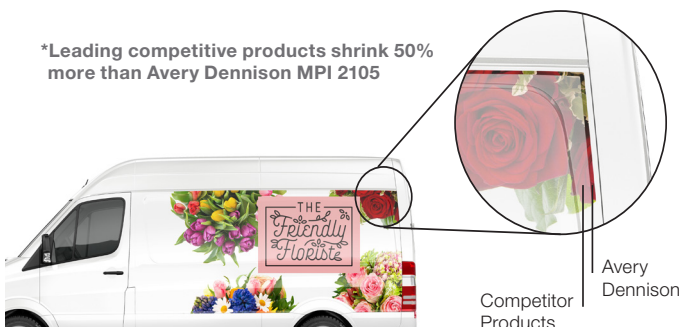

KEY FEATURES AND BENEFITS:

- > Outstanding durability and performance
- > Great image clarity and color pop
- > Exceptional dimensional stability
- > High gloss finish
- > Options for 100% opacity to cover anything underneath
- > Air egress technology helps eliminate wrinkles and bubbles
- > RS provides easy repositionability of graphic
- > Long term removable adhesive allows for effective removal from fleet and vehicle applications
- > ICC profiles available on the Avery Dennison website (<https://avery-us.color-base.com/>)

*Leading competitive products shrink 50% more than Avery Dennison MPI 2105