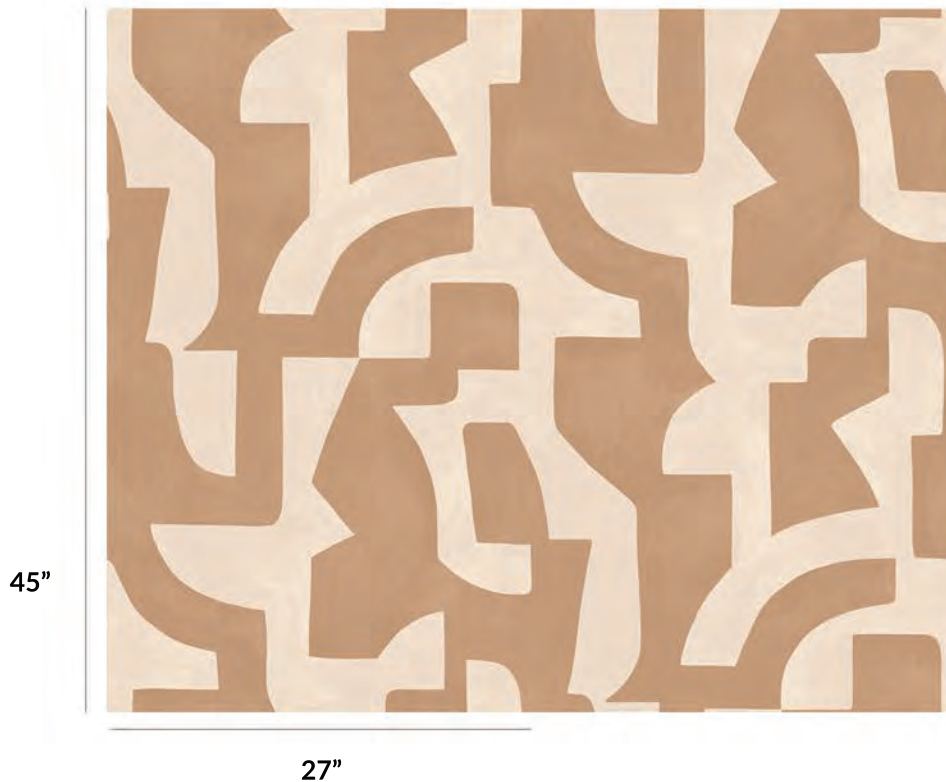

HABITA

FORMA

WIDTH

Trims to 27"

REPEAT

27" horizontal x 45" vertical

MATCH

Half Drop

GROUND

Non Woven Vellum

COLOR

Natural

FIRE RATING

Class A, ASTM-E84

MINIMUM

5 yards (sold by the linear yard)