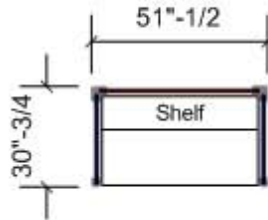

**DETAILS and possible CONFIGURATIONS**

Ready-to-Work  
Office Cubicles

**What's in the Box?**

**Ref. V1**

Panel height	
Red	57" High
Blue	37" High

**Ref. V1A**

**Ref. V1B**