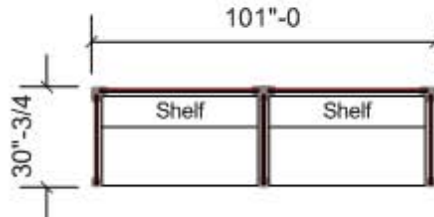

**DETAILS and possible CONFIGURATIONS**

Ready-to-Work  
Office Cubicles

**What's in the Box?**

**Ref. V1**

Panel height	
Red	57" High
Blue	37" High

**Ref. V1A**

**Ref. V1B**