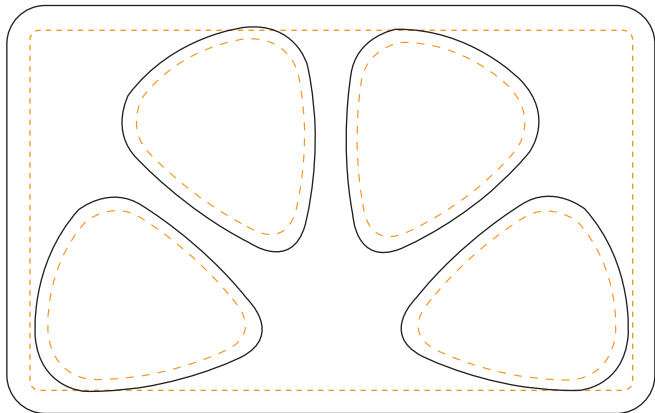

# ONE COLOR IMPRINT

**KEEP IMPORTANT TEXT INSIDE DOTTED LINES**

Card Size: 3 3/8" x 2 1/8"

**FILES NEED TO BE 300 DPI MINIMUM**

**PICKWORLD**  
**4 PICK CARD**