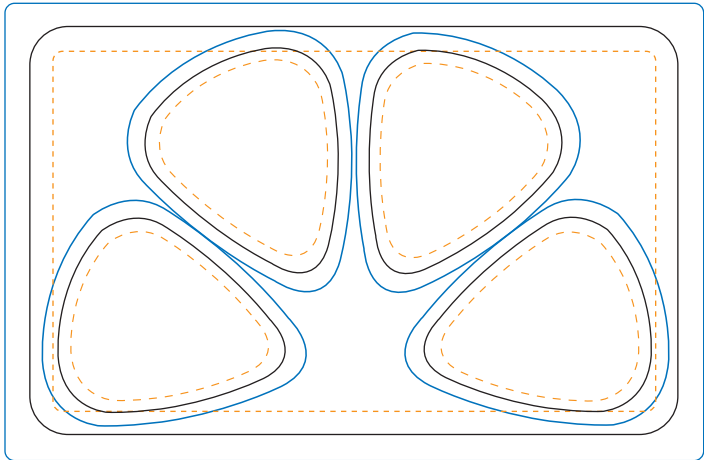

# FULL COLOR IMPRINT

**KEEP IMPORTANT TEXT INSIDE DOTTED LINES** Card Size: 3 3/8" x 2 1/8"  
**BLEED LINES IN BLUE**  
FILES NEED TO BE 300 DPI AND THE COLOR MODE IS CMYK, NOT RGB.

**PICKWORLD**  
**4 PICK CARD**