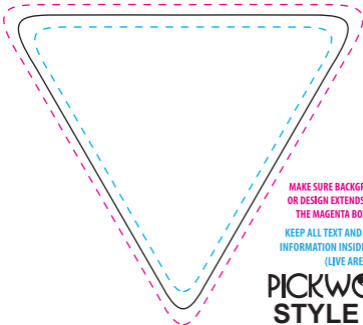

# FULL COLOR IMPRINT TEMPLATE

FILES NEED TO BE 300 DPI AND THE  
COLOR MODE IS **CMYK**, NOT **RGB**.

**MAKE SURE BACKGROUND IMAGE  
OR DESIGN EXTENDS, AT LEAST, TO  
THE MAGENTA BOXES (BLEED)**

**KEEP ALL TEXT AND IMPORTANT  
INFORMATION INSIDE CYAN BOXES  
(LIVE AREA)**