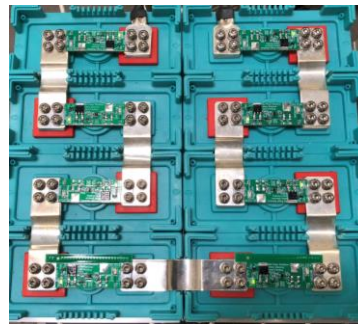

Waterproofing

Joystick Controls

Adjustable Foot Rest

4 point Harness

Lithium Batteries
17 or 35 mile range*

Standard Colors

[Click Here For Custom Colors](#)

[Click Here For Custom Patterns](#)