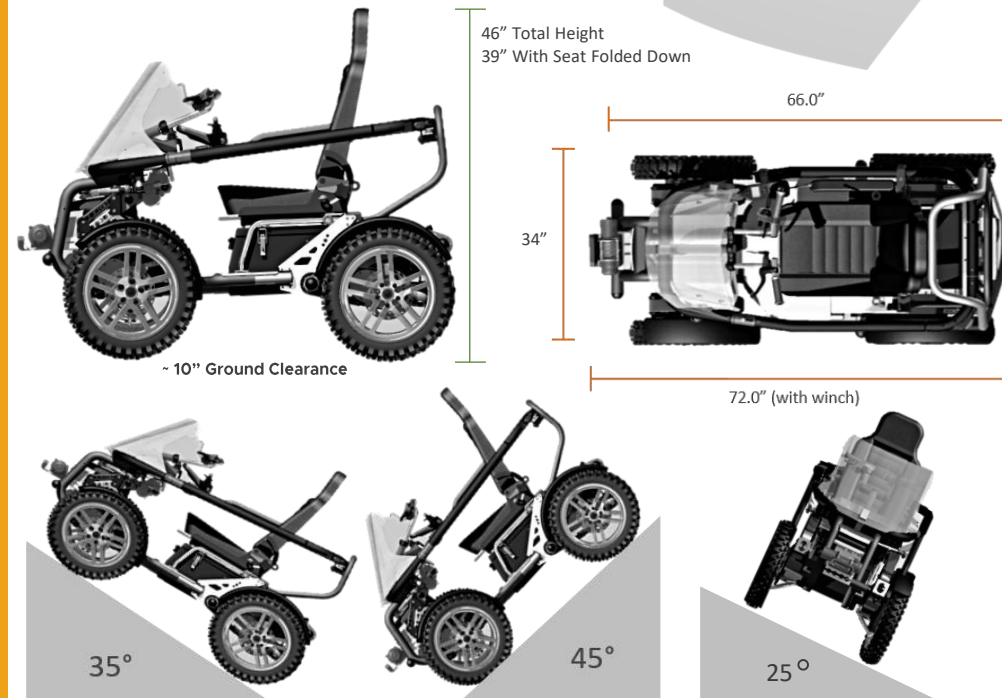

FEATURES

- Speed options include 4mph for extreme off-roading (more torque), and 12mph for moderate less demanding off-roading
- Four wheel independent suspension system
- Roll bar opens on either side
- Adjustable seating and backrest
- Handlebar steering with hand throttle
- Safety package - headlight, tail lights, brake light, turn signals and mirrors
- Off-road tires (Size 100/90-14)
- AGM Deep Cycle Batteries with a 12 mile range.* Charger included
- Weight – 500-550lbs (including batteries)

*range varies depending on terrain and user weight