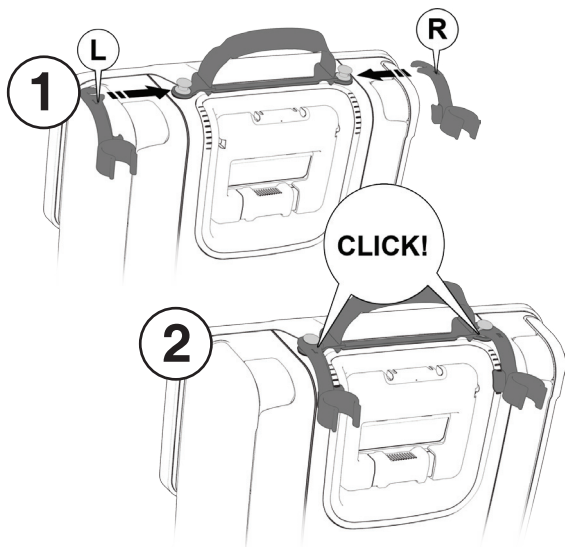

ATTO

CANE / CRUTCHES HOLDER

WHATS IN THE BOX

UPPER HOLDER INSTALLATION WITHOUT LIFTING HANDLE

UPPER HOLDER INSTALLATION WITH LIFTING HANDLE

LOWER ADAPTOR INSTALLATION

MovingLife Ltd.
2 Ha'Ofe st. Kadima, Israel
+972-73-391-3999
support@movinglife.com

USING THE HOLDER