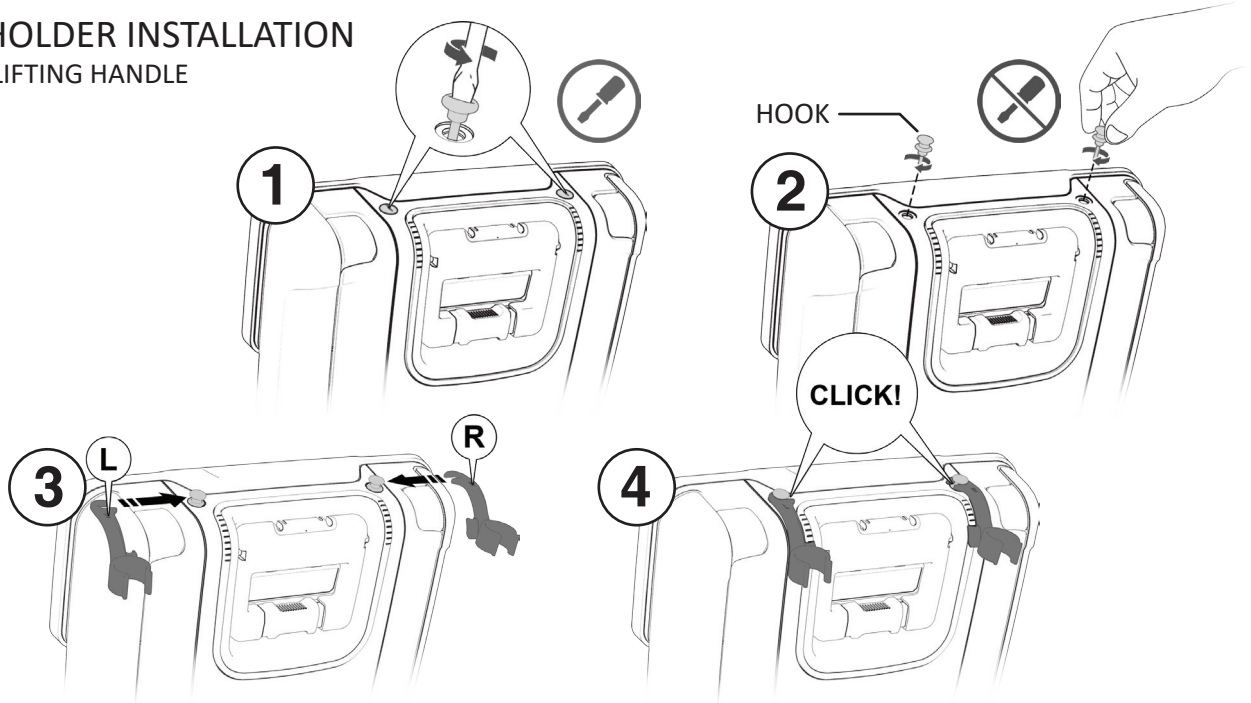

ATTO

CANE / CRUTCHES HOLDER

WHATS IN THE BOX

UPPER HOLDER INSTALLATION WITHOUT LIFTING HANDLE

UPPER HOLDER INSTALLATION WITH LIFTING HANDLE

LOWER ADAPTOR INSTALLATION

MovingLife Ltd.
2 Ha'Ofe st. Kadima, Israel
+972-73-391-3999
support@movinglife.com

USING THE HOLDER