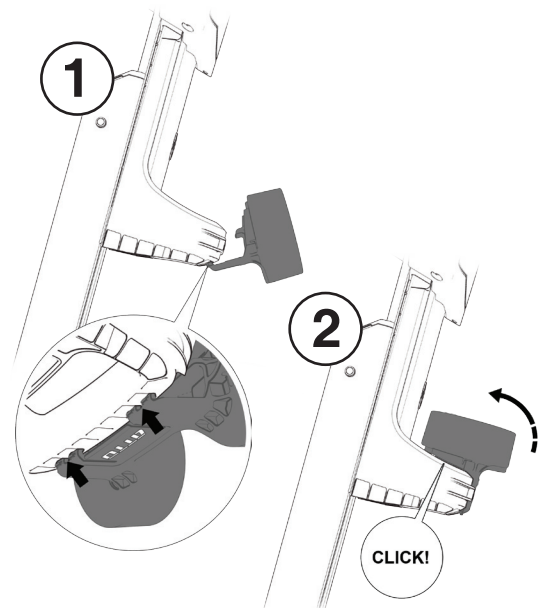

ATTO

CANE / CRUTCHES HOLDER

WHATS IN THE BOX

UPPER HOLDER INSTALLATION WITHOUT LIFTING HANDLE

UPPER HOLDER INSTALLATION WITH LIFTING HANDLE

LOWER ADAPTOR INSTALLATION

MovingLife Ltd.
2 Ha'Ofe st. Kadima, Israel
+972-73-391-3999
support@movinglife.com

USING THE HOLDER