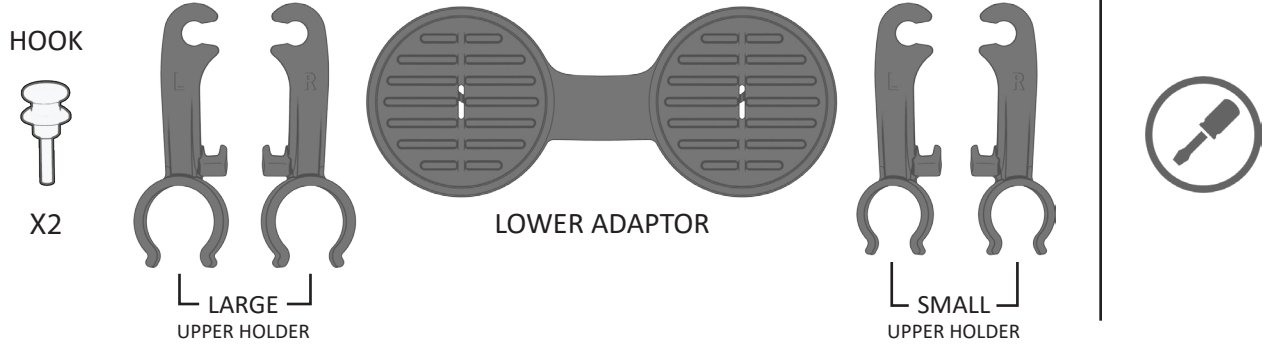

ATTO

CANE / CRUTCHES HOLDER

WHATS IN THE BOX

UPPER HOLDER INSTALLATION WITHOUT LIFTING HANDLE

UPPER HOLDER INSTALLATION WITH LIFTING HANDLE

LOWER ADAPTOR INSTALLATION

MovingLife Ltd.
2 Ha'Ofe st. Kadima, Israel
+972-73-391-3999
support@movinglife.com

USING THE HOLDER