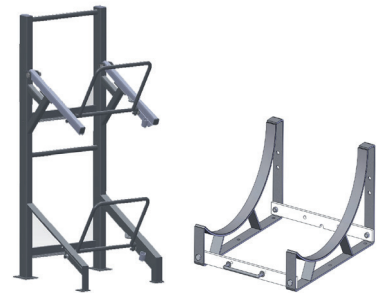

VIKING IBA for passenger vessels

50 pers. liferaft

VIKING IBA (Inflatable Buoyant Apparatus)

- Fully reversible
- Heavy duty, durable natural rubber
- New innovative boarding ramp for 12-25 person sizes
- Racks and ramps are available for larger sizes
- USCG approved

Size	LOW PROFILE CONTAINER		ROUND CONTAINER	
	Weight	Dimensions L x W x H	Weight	Dimensions L x W x H
12 pers.	61 kg	99 x 67 x 46 cm	61 kg	117 x 64 x 58 cm
25 pers.	95 kg	117 x 71 x 38 cm	95 kg	137 x 66 x 58 cm
50 pers.	179 kg	150 x 76 x 41 cm	179 kg	142 x 81 x 74 cm
100 pers.	-	-	330 kg	155 x 94 x 89 cm
150 pers.	-	-	490 kg	203 x 107 x 107 cm

Storage options

A range of storage options are available for all vessel types. Round containers are for storing large IBA's with rack and ramp options. Flat, low profile containers or easy to carry valises are available for smaller IBA's and liferafts.