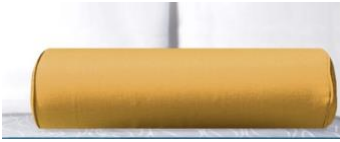

**HYC
DESIGN INC.**

CUSTOM DESIGN

Designer

Décor Pillow or Bolster and Bed Scarf

Décor Pillow shown in an available designer fabric. Bed Scarf shown in Aztec Print and Bed Hugger shown in Grey.
Top Sheet shown in Fine Lattice.

DÉCOR Rectangular Pillow

Bolster

Bed Scarf

DESIGNER DÉCOR Pillow, Bolster and Bed Scarf

DÉCOR PILLOW with or without INSERT: Available in 3 sizes, knife edges, comes with or without polyester insert.

BOLSTER: One size only, with piping along edge of bolster, comes with or without polyester insert.

BED SCARF: Comes double-sided, available in 3 sizes, mitered corners on back of scarf, material of fabric varies.

DESIGNER AVAILABLE IN 6 OPTIONS

If you have another print in mind, don't hesitate to call us!