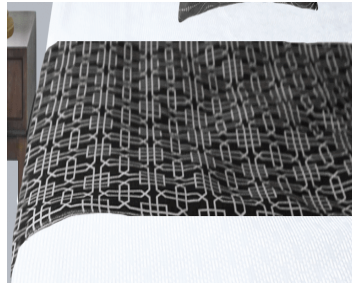

**HYC
DESIGN INC.**

CUSTOM DESIGN

Designer

Décor Pillow or Bolster and Bed Scarf

Décor Pillow shown in an available designer fabric. Bed Scarf shown in Aztec Print and Bed Hugger shown in Grey.
Top Sheet shown in Fine Lattice.

DÉCOR Rectangular Pillow

Bolster

Bed Scarf

DESIGNER DÉCOR Pillow, Bolster and Bed Scarf

DÉCOR PILLOW with or without INSERT: Available in 3 sizes, knife edges, comes with or without polyester insert.

BOLSTER: One size only, with piping along edge of bolster, comes with or without polyester insert.

BED SCARF: Comes double-sided, available in 3 sizes, mitered corners on back of scarf, material of fabric varies.

DESIGNER AVAILABLE IN 6 OPTIONS

If you have another print in mind, don't hesitate to call us!

Sandstone

Manadalay

Royal Beauty

Pyramidal

Paradise

Aztec Print

DÉCOR PILLOW

DIMENSION