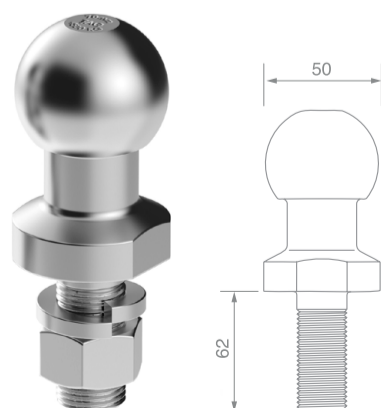

Towing Accessories

UNT010