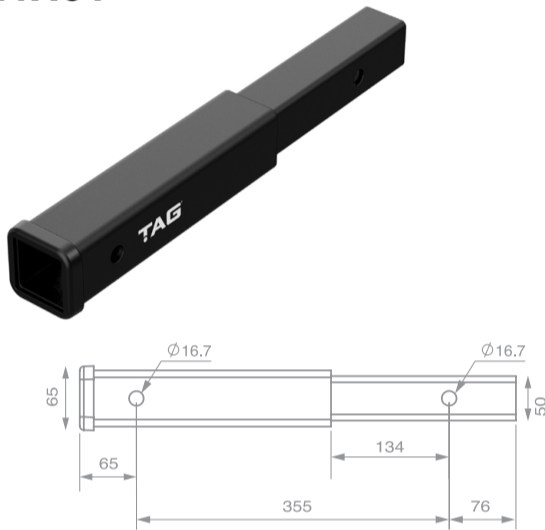

Towing Accessories

L4H01