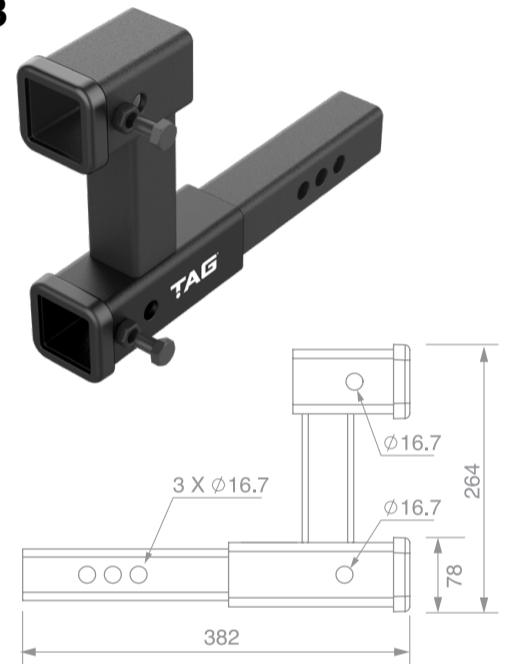

Towing Accessories

L4H03