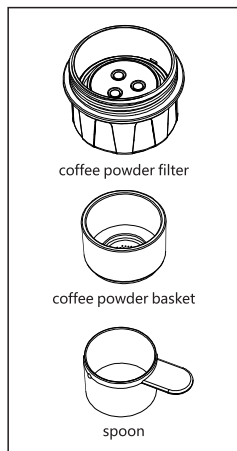

DESCRIPTION

Coffee powder accessories

! SECURITY WARNING

Please careful reading the following instruction manual before use to avoid personal injury or damage of the machine.

- This product is for personal use only.
- After opening the package, confirm that the product intact and whether all accessories are complete.
- This product include packaging bags and other tiny accessories, please keep out of reach of children.
- Do not drink directly to avoid empyrosis..
- Do not place the coffee maker in gas or electric burners, ovens, microwave ovens or dishwashers.
- Please do not add any other liquid, such as milk, except water.
- Added water in cup. Please don't exceed the maximum tick mark.
- Please clean the machine after every use. The main body of the machine is not recommended to be washed directly.
- Do not use non-company recommended accessories. Maybe cause damage.
- Please do not continue using, if the coffee machine has broken down.

COFFEE MACHINE BUTTON OPERATION INSTRUCTIONS

- Power display mode: press the button once in 1 second and the indicator will be off after 3 seconds.
- Heating mode: press the button twice within 1 second to start heating. Shout off automatically after extraction.
- Direct extraction mode: pour hot water into water tank, press the button longer than 2 seconds to start extraction.

PRODUCT PARAMETERS

Voltage	12V, 10A	Power	38W
Battery capacity	2500mAh x3	Pump pressure	18Bar
Capsule	Nespresso Capsule (standard size)	coffee ground capacity	8g
Tank Capacity	60ml(max)	Net Weight	780g
size	φ72x220mm	Application	Coffee capsule/ coffee powder