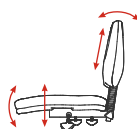

15
YEAR
WARRANTY
★★★★★

160
KG
RATING

10+
HOUR
COMFORT

FABRIC
CHOICE

HAND
BUILT IN
NEW
ZEALAND

Strauss
Optional Arms

Strauss
Reverse View

Strauss

Seat H: 485-615mm
Seat W: 510mm
Seat D: 480mm
Back H: 540mm

3 Lever •

Seat height, back height, back angle & seat tilt adjustments.

K KNIGHT

knightgroup.co.nz