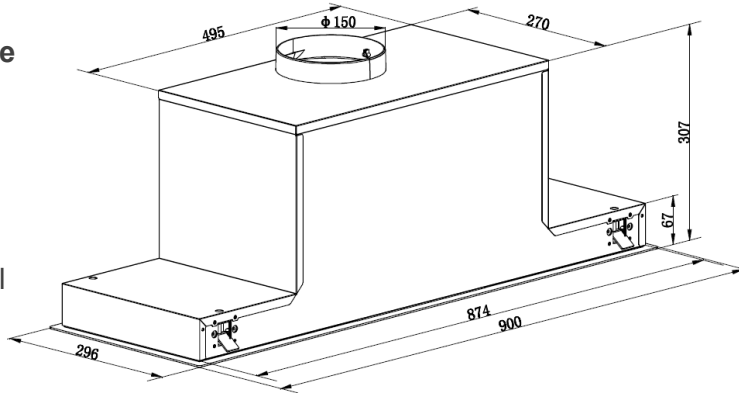

Description

ROBINHOOD POWERPACK DC MOTOR 90CM GESTURE CONTROL
 RPG3CL90BK (Black Glass); RPG3CL90WH (White Glass)

RPG3CL90BK

RPG3CL90WH

Key Features

Motor Type
DC Motor

Max Motor Performance
850 m³/hr

Power Levels
3

Control Type
Touch & Gesture Control

Light
2 x 1.5W LED Strips

Dated 20/10/2022

Specifications

Voltage	220~240v
Frequency	50~60Hz
Motor Type/ Power	DC motor/ 143W
Energy Efficiency Index (EEI)	A++
Max Motor Performance	850 m ³ /hr
Power Levels	3
Control Type	Touch & gesture control
Light/ Colour Temperature	2 x 1.5W LED/ 6500K
Filter	1 x 3 layers aluminium filter
Optional Charcoal Filter	Yes. RHCF115
Ducting Outlet	Ø150mm
Power Cord Length	1.5m
Product Dimensions (WxDxH)	900 x 296 x 307mm
Carton Dimensions (WxDxH)	955 x 375 x 355mm
Cut-out Size (WxD)	880 x 275mm
Gross/ Net Weight	15.5/13.5Kg