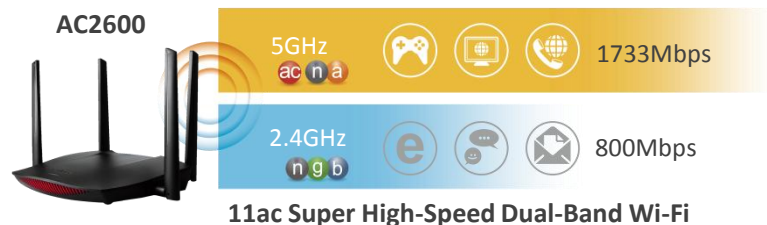

Gemini RG21S

-  **AC2600**
Max. speed up to 800Mbps (2.4GHz) & 1733Mbps (5GHz)
-  **MU-MIMO**
Simultaneous data to multiple devices
-  **Smart Roaming**
Always connected Wi-Fi with add-on Edimax extender
-  **VPN**
Remote network access with security & privacy
-  **Easy Setup**
Use a smart phone/tablet, no CD required

AC2600 MU-MIMO Gigabit Home Wi-Fi Roaming Router with VPN & Access Point

Introduction

For anyone who's experienced video streaming interruptions or online gaming lag, the Edimax Gemini RG21S is designed to ensure games and movies run smooth and fast. With the latest 11ac Wave 2 technology and a host of other features the RG21S offers enormous improvements in Wi-Fi speed, quality and reliability. Featuring AC2600 high speed Wi-Fi and MU-MIMO technology for simultaneous connections to multiple devices, as well as smart-roaming support – the Gemini RG21S brings better performance, lower latency and super dependable high-speed Wi-Fi for your movies and games.

It's an ultra-fast 802.11ac Wi-Fi router with dual-band data rates of 1733Mbps at 5GHz and 800Mbps at 2.4GHz perfect for smooth 4K streaming and lightning fast file transfers. MU-MIMO (Multiple User - Multiple Input Multiple Output) technology serves multiple devices simultaneously and is ideal for busy networks, providing better efficiency and less buffering. And with Edimax add-on roaming devices, RE11S range extender, the RG21S's smart roaming function automatically detects and switches your device to the best available Wi-Fi signal – for a seamless Wi-Fi experience as you move around your home.

AC2600 Super High-Speed Wi-Fi

Next generation Wi-Fi router with 802.11a/b/g/n/ac standards and speeds of up to 800Mbps at 2.4GHz and 1733Mbps at 5GHz. Upgrade your home Wi-Fi to super high-speed 802.11ac and enjoy faster video streaming, online gaming and data transfers.