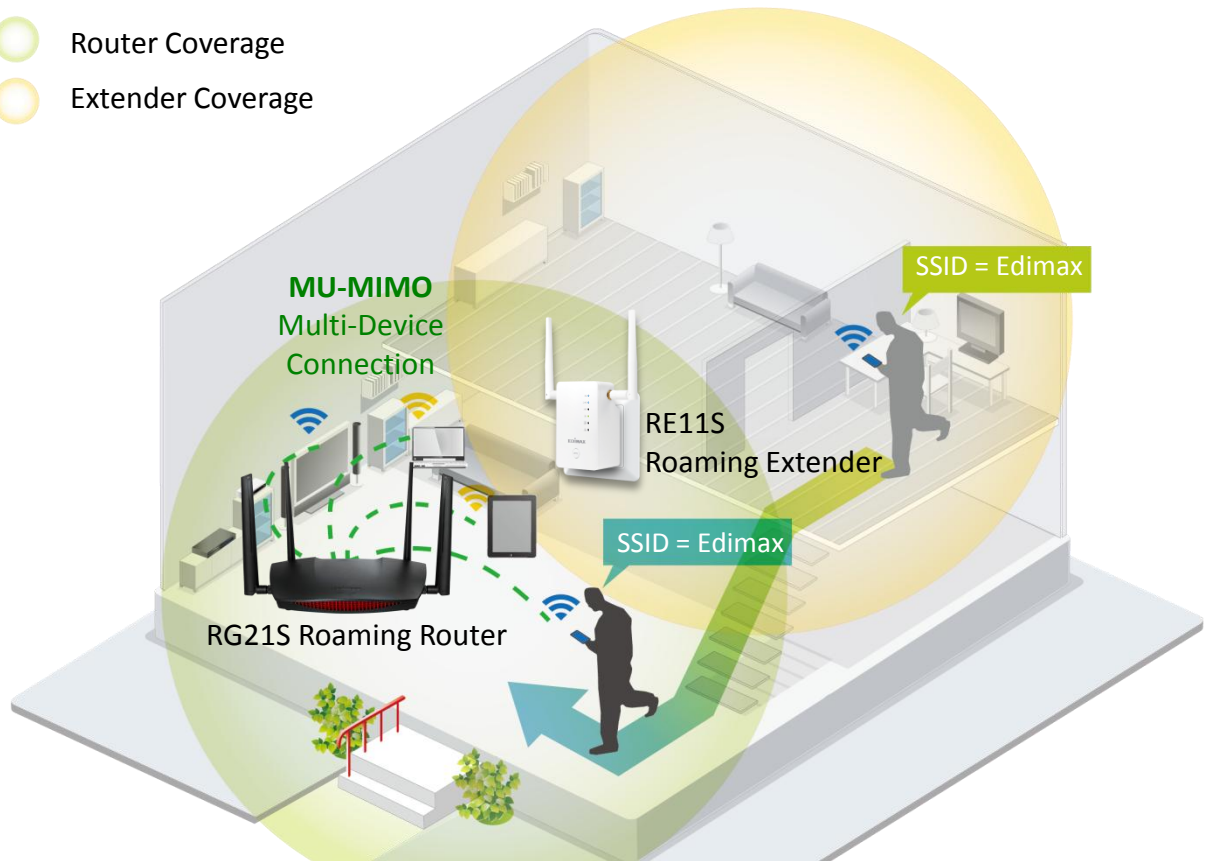

OTHERS

Certification	<ul style="list-style-type: none"> • CE, FCC, RoHS
Environmental Condition	<ul style="list-style-type: none"> • Operating humidity: 10 - 90% (non-condensing) • Operating temperature: 32 - 104°F (0 - 40°C)
System Requirement	<ul style="list-style-type: none"> • Cable or xDSL Internet connection (RJ-45 cable modem or RJ-45 ADSL modem) • Computer (with Fast Ethernet adapter or wireless adapter) running Windows, Mac OS or Linux • Smartphone, tablet or laptop running iOS 4 or Android 4 and above • Web browser (Internet Explorer, Google Chrome, Firefox, Opera or Safari)
Package Content	<ul style="list-style-type: none"> • RG21S Wi-Fi router • Quick installation guide • CD-ROM (including setup wizard, multi-language quick installation guide and user manual) • Power adapter • Ethernet cable

HARDWARE INTERFACE

APPLICATION DIAGRAM

- MU-MIMO, Multi-Device Connected Simultaneously
- ➔ Wi-Fi Roaming
- Router Coverage
- Extender Coverage

*Maximum performance, actual data rates, and coverage will vary depending on network conditions and environmental factors. Product specifications and design are subject to change without notice.