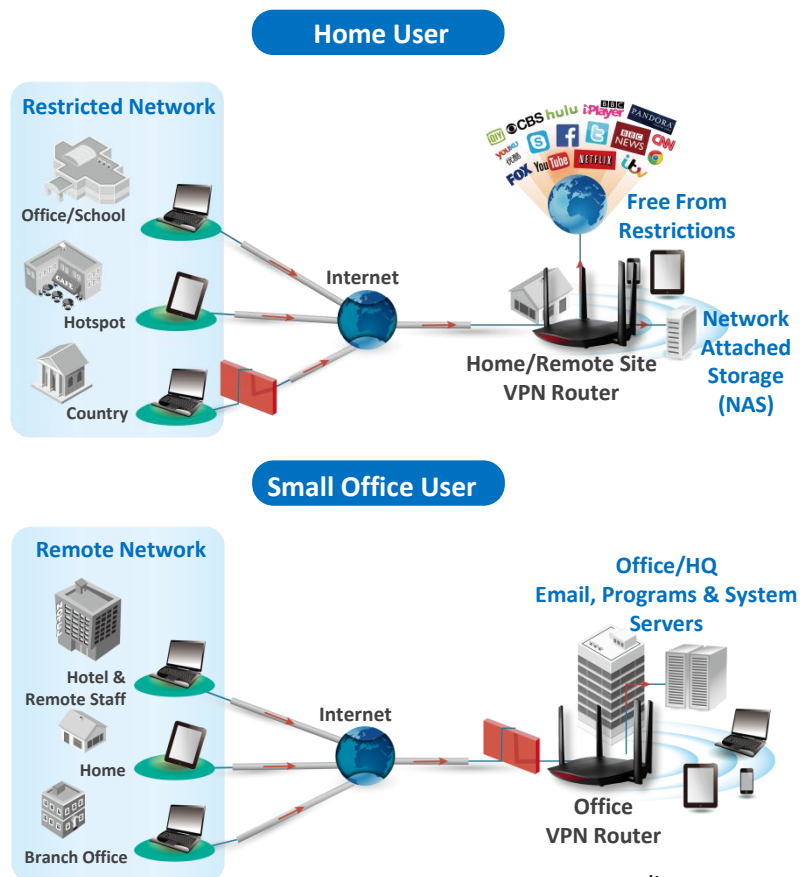

Smarter Wi-Fi Roaming

A seamless connection while you move around your home without hassle of switching SSIDs (network name). Your extender and router use the same SSID for seamless roaming* that automatically switches your Wi-Fi device to the best signal. (*Use with an Edimax Gemini RE11S add-on extender for always-connected Wi-Fi.)

Flexible Concurrent Dual-Band Connectivity

Providing simultaneous 2.4GHz (802.11n) and 5GHz (802.11ac) wireless network connectivity for maximum flexibility of use and the best of both worlds.

5GHz (Up to 1733Mbps)
Interference-Free
HD Video and Gaming

Online Gaming   HD Video Streaming   VoIP Calling

ac   **n**   **a**

Concurrent Dual-Band

AC2600: 1733Mbps (5GHz) + 800Mbps (2.4GHz)

2.4GHz (Up to 800Mbps)
More Supported Devices
Basic Internet Applications

Web Browsing   Online Chat   Email and Downloading

n   **g**   **b**

VPN Remote Network Access for Privacy & Security

Built-in Virtual Private Network (VPN) support for easy VPN access on all your devices. VPNs enable you to access secure, remote networks from anywhere and can offer privacy and security online. Log in to your work/school network remotely or avoid geoblocking, protect privacy on public Wi-Fi and bypass Internet censorship.

Home Users: Avoid regional restrictions and access geoblocked content such as Netflix or iPlayer from anywhere. Ensure your privacy and anonymity online and defeat censorship and other location-based content restrictions. You can also remotely access your home network when you're away, and use your encrypted VPN for security when out and about using potentially unsafe public Wi-Fi hotspots.