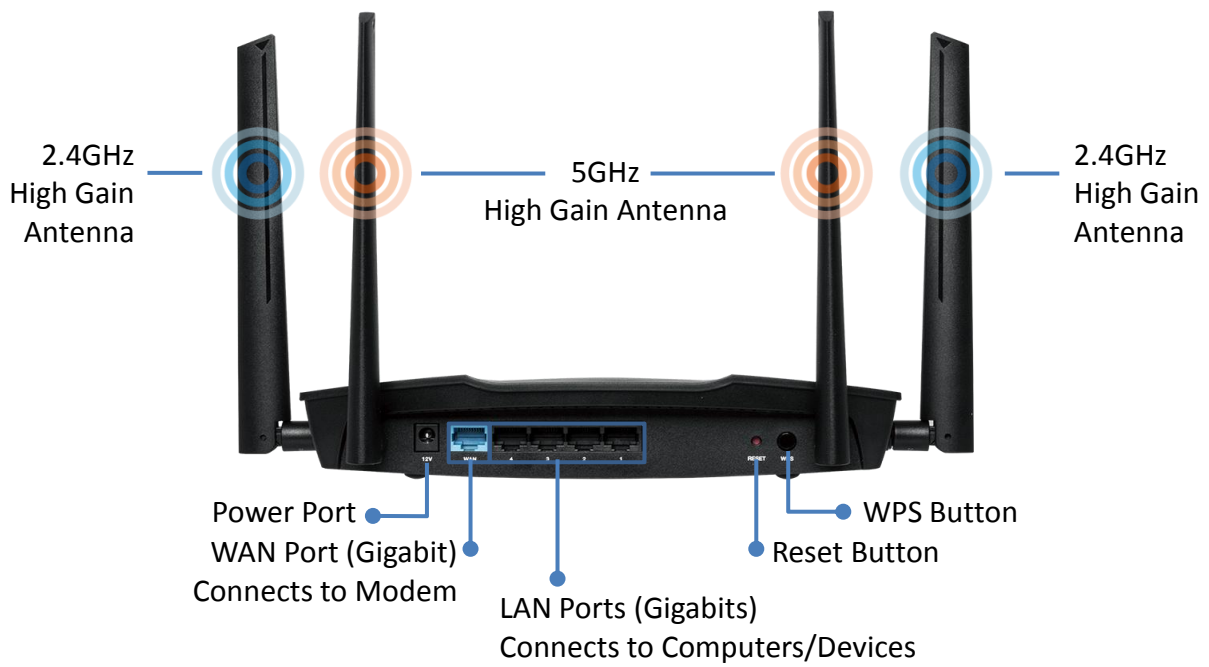

HARDWARE INTERFACE