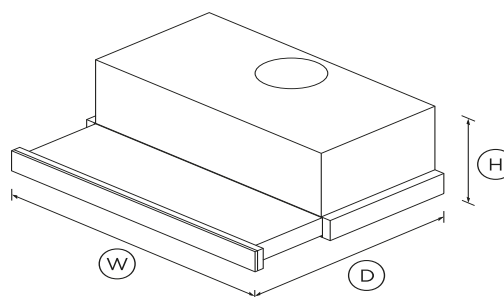

DIMENSIONS

Height	180 mm
Width	598 mm
Depth	280 - 460 mm

FEATURES & BENEFITS

Easy installation

This rangehood can be either externally ducted through the top or back or can recirculate air internally through its filters, making it perfect for apartments.

Power requirements

Supply frequency	50Hz
Supply voltage	220 - 240V

Product dimensions

Depth	280 - 460 mm
Height	180 mm
Width	598 mm

Product information

Control type	Switch
--------------	--------

Ventilation features