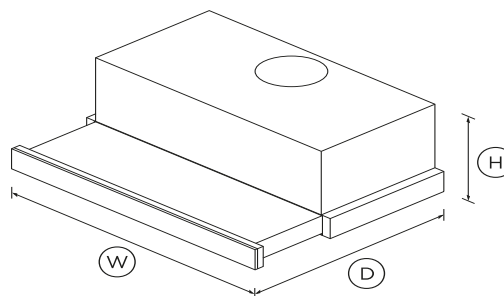

DIMENSIONS

Height	180 mm
Width	598 mm
Depth	280 - 460 mm

FEATURES & BENEFITS

Easy installation

This rangehood can be either externally ducted through the top or back or can recirculate air internally through its filters, making it perfect for apartments.

Performance

Extraction type	Surface
Fan speeds	2
Filter type	Mesh
Number of filters	2

Power requirements

Supply frequency	50Hz
Supply voltage	220 - 240VV

Product dimensions

Depth	280 - 460 mm
Height	180 mm
Width	598 mm