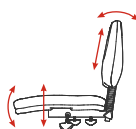

## FEATURES

- A big chair for larger bodies.
- Heavy duty 3 lever ergonomic mechanism. That's more adjustment for more comfort. Levers are 3 aside and close to the seat - ergonomics should be easy.
- 98mm molded high-density seat cushion. Like we said, this is serious comfort.
- Plush high back with specially molded high density foam for intense comfort. You've only got one back and we help you to look after it.
- Double plywood included in the seat for additional strength.
- Heavy duty alloy base for extra strength and stability.
- Large 60mm soft wheel castors. A big chair needs big wheels.

### Plymouth

Seat H: 485-615mm  
Seat W: 565mm  
Seat D: 540mm  
Back H: 585mm

### 3 Lever •

Seat height, back height, back angle & seat tilt adjustments.

**K** KNIGHT

knightgroup.co.nz