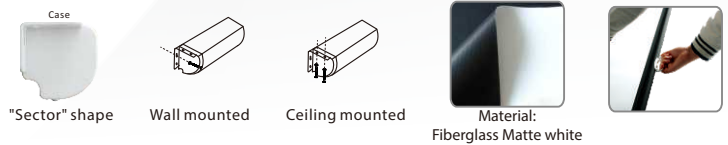

Standard

Auto-lock Manual Projection Screen PRS108M

Features

- Ideal for education, commercial presentations or residential home cinema
- Auto-locking system provides variable height settings
- Dual wall and ceiling installation design
- Screen lanyard for easy operation included - allows screen's pull down handle to be reached from high areas
- Standard 4-side black masking borders
- Black backed screen material eliminates light penetration for superior color reproduction

Material

- Matte White screen material is durable and easy to clean
- Create 1.0 gain presentation
- 160° wide viewing angle available
- Optional grey matte white fabric (0.8 gain, 160° viewing angle)