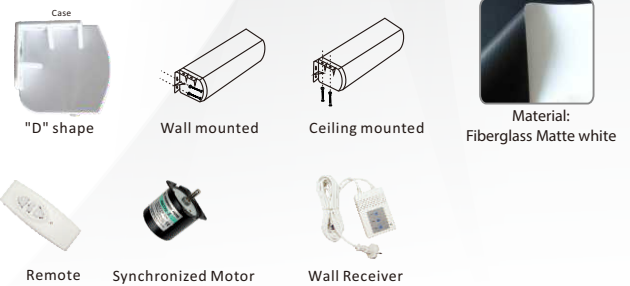

Standard

Electric Projection Screen

PRS100E

Features

- Ideal for educational application, commercial presentations, residential entertainment, etc.
- Silent operation with extended operational longevity and low power consumption
- Standard Radio Frequency(RF) remote control to operate the screen freely in the room
- 3-way wall switch provides additional control options
- Dual wall and ceiling installation design
- Standard 4-side black masking borders
- Black backed screen material eliminates light penetration for superior color reproduction

Material

- Matte white screen material is durable and easy to clean
- Create 1.0 gain presentation
- 160° wide viewing angle available