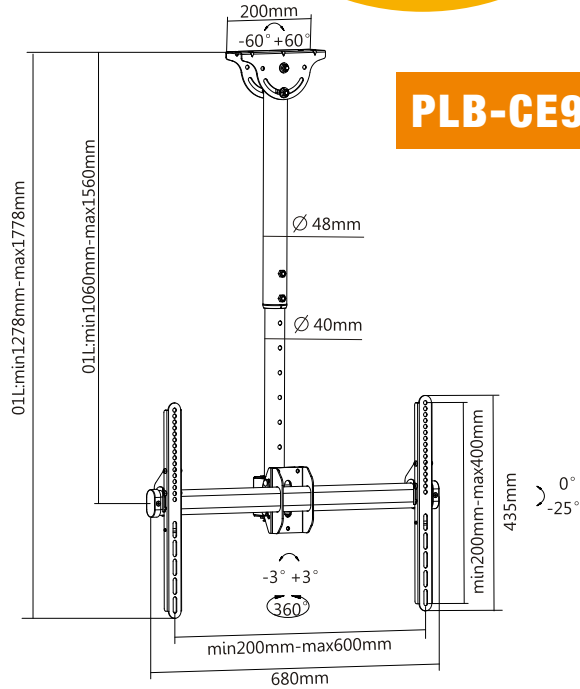

# Telescopic Full-motion TV Ceiling Mounts

For most 37"-70" LED, LCD flat panel TVs

**Brateck**<sup>®</sup>  
BRACKET TECHNOLOGY

**PLB-CE946-01L**

Internal cable management conceals unsightly cables for a clean look

Ceiling plate can be adjusted  $\pm 60^{\circ}$  for use with flat or sloping ceiling

Extendable column allows height adjustment for different needs

$360^{\circ}$  swivel allows fast and easy viewing angle adjustment

Preset leveling adjustments ensures perfect positioning after hanging

Freely tilt down provides maximum visibility