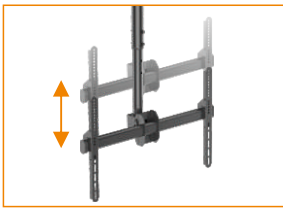

# Telescopic Full-motion TV Ceiling Mounts

For most 37"-70" LED, LCD flat panel TVs

**Brateck**<sup>®</sup>  
BRACKET TECHNOLOGY

**PLB-CE946-01L**

Internal cable management conceals unsightly cables for a clean look

Ceiling plate can be adjusted  $\pm 60^{\circ}$  for use with flat or sloping ceiling

Extendable column allows height adjustment for different needs

$360^{\circ}$  swivel allows fast and easy viewing angle adjustment

Preset leveling adjustments ensures perfect positioning after hanging

Freely tilt down provides maximum visibility