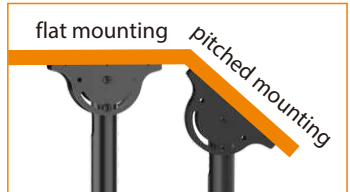

# Telescopic Full-motion TV Ceiling Mounts

For most 37"-70" LED, LCD flat panel TVs

**Brateck**<sup>®</sup>  
BRACKET TECHNOLOGY

**PLB-CE946-01L**

Internal cable management conceals unsightly cables for a clean look

Ceiling plate can be adjusted  $\pm 60^{\circ}$  for use with flat or sloping ceiling

Extendable column allows height adjustment for different needs

$360^{\circ}$  swivel allows fast and easy viewing angle adjustment

Preset leveling adjustments ensures perfect positioning after hanging

Freely tilt down provides maximum visibility