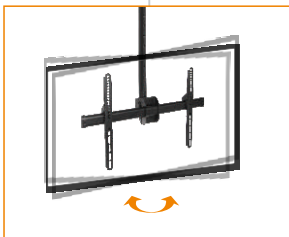

# Telescopic Full-motion TV Ceiling Mounts

For most 37"-70" LED, LCD flat panel TVs

**Brateck**<sup>®</sup>  
BRACKET TECHNOLOGY

**PLB-CE946-01L**

Internal cable management conceals unsightly cables for a clean look

Ceiling plate can be adjusted  $\pm 60^{\circ}$  for use with flat or sloping ceiling

Extendable column allows height adjustment for different needs

$360^{\circ}$  swivel allows fast and easy viewing angle adjustment

Preset leveling adjustments ensures perfect positioning after hanging

Freely tilt down provides maximum visibility