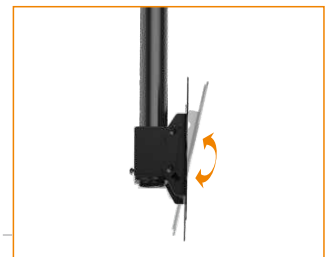

# Telescopic Full-motion TV Ceiling Mounts

For most 37"-70" LED, LCD flat panel TVs

**Brateck**<sup>®</sup>  
BRACKET TECHNOLOGY

**PLB-CE946-01L**

Internal cable management conceals unsightly cables for a clean look

Ceiling plate can be adjusted  $\pm 60^{\circ}$  for use with flat or sloping ceiling

Extendable column allows height adjustment for different needs

$360^{\circ}$  swivel allows fast and easy viewing angle adjustment

Preset leveling adjustments ensures perfect positioning after hanging

Freely tilt down provides maximum visibility