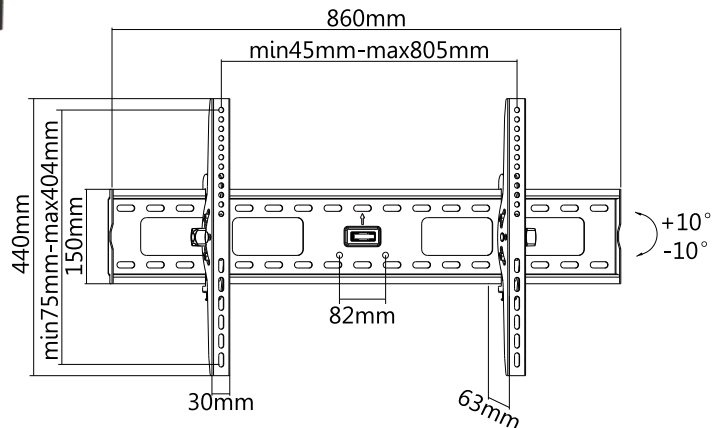

TV WALL MOUNT

For LCD/ LED TVs

For most **37"-70"** Flat Panel TVs

PLB-33XL [**TILT**] [^{MOST} **37"-70"**] [MAX.VESA 800x400] [rated **75kg/165lbs**] [Height **63mm**]

VESA Compatible
200x200 300x300 400x200
400x400 600x400 800x400

Three Times
Strength
Tested