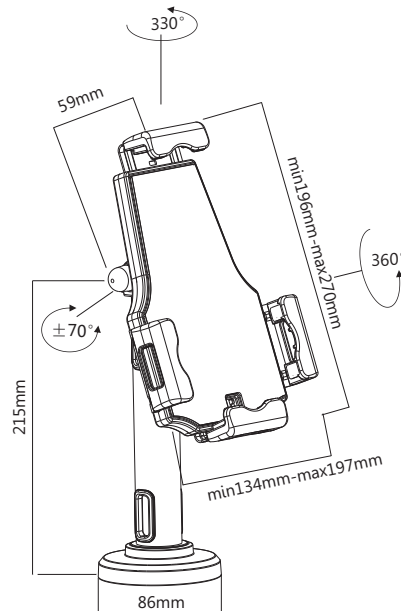

PAD21 Series

Anti-theft Tablet Kiosk

For Most 7.9"-10.5" Tablets

Adjustable holder
Secure your tablet

PAD21-02

Retractable leg with security laptop lock to fit different tablet size

Freely tilt and rotate for multiple viewing angle

Cables guided through the tube inside

Detachable holder for wall installation with included wall adaptor

Item No.	PAD21-02
Applicable Device	iPad, iPad mini, Samsung, Universal
Fit Screen Size	7.9"-10.5"
Tilt Range	370°
Swivel Range	330°
Screen Rotation	360°
Panel Removable	YES
Anti-theft	YES

PAD21 Series

Anti-theft Tablet Kiosk

For Most 7.9"-10.5" Tablets

Brateck[®]
BRACKET TECHNOLOGY

Height Adjustable Aluminum Tube
for different needs(PAD21-04)

Retractable Leg
with security laptop lock to fit different tablet size

For Most 7.9"-10.5" Tablets

PAD21-03

PAD21-04

Item No.	PAD21-03	PAD21-04
Applicable Device	Samsung Galaxy Tab, Universal, iPad	Samsung Galaxy Tab, Universal, iPad
Fit Screen Size	7.9"-10.5"	7.9"-10.5"
Weight Capacity	1kg/2.2lbs	1kg/2.2lbs
Tilt Range	+80°--65°	+90°--90°
Screen Rotation	360°	360°
Panel Removable	YES	YES
Anti-theft	YES	YES