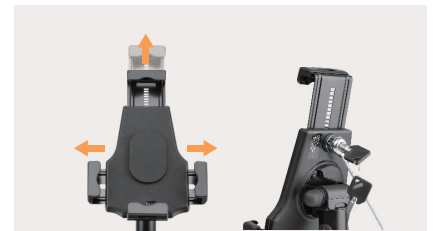

PAD21 Series

Anti-theft Tablet Kiosk

For Most 7.9"-10.5" Tablets

Adjustable holder
Secure your tablet

PAD21-02

Retractable leg with security laptop lock to fit different tablet size

Freely tilt and rotate for multiple viewing angle

Cables guided through the tube inside

Detachable holder for wall installation with included wall adaptor

Item No.	PAD21-02
Applicable Device	iPad, iPad mini, Samsung, Universal
Fit Screen Size	7.9"-10.5"
Tilt Range	370°
Swivel Range	330°
Screen Rotation	360°
Panel Removable	YES
Anti-theft	YES

PAD21 Series

Anti-theft Tablet Kiosk

For Most 7.9"-10.5" Tablets

Brateck[®]
BRACKET TECHNOLOGY

Height Adjustable Aluminum Tube
for different needs(PAD21-04)

Retractable Leg
with security laptop lock to fit different tablet size

Freely Tilt and Rotate
for multiple viewing angle

Cables can Run Along the Tube
for better organizing

Large Fan-Shaped Solid Base
with mounting holes for extra security

PAD21-03

PAD21-04

PAD21 Series

Anti-theft Tablet Kiosk