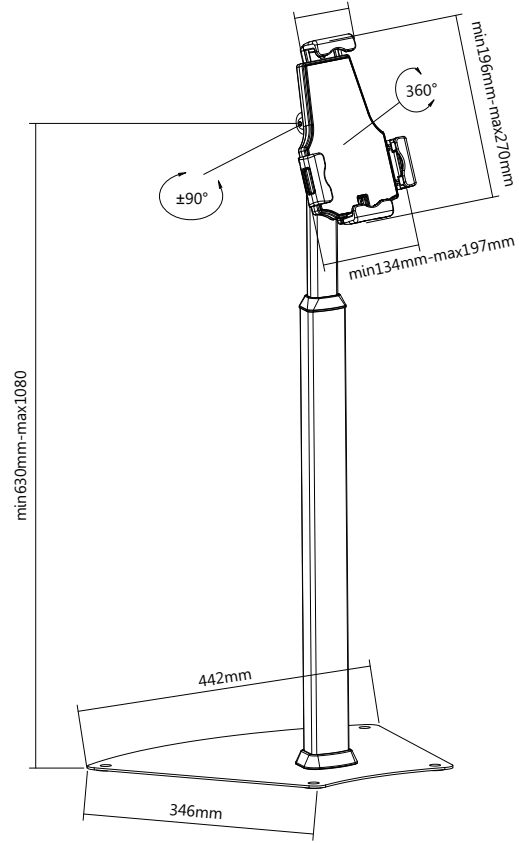

Cables guided through the tube inside

Detachable holder for wall installation with included wall adaptor

Item No.	PAD21-02
Applicable Device	iPad, iPad mini, Samsung, Universal
Fit Screen Size	7.9"-10.5"
Tilt Range	370°
Swivel Range	330°
Screen Rotation	360°
Panel Removable	YES
Anti-theft	YES

PAD21 Series

Anti-theft Tablet Kiosk

For Most 7.9"-10.5" Tablets

Brateck[®]
BRACKET TECHNOLOGY

Height Adjustable Aluminum Tube
for different needs(PAD21-04)

Retractable Leg
with security laptop lock to fit different tablet size

Freely Tilt and Rotate
for multiple viewing angle

Cables can Run Along the Tube
for better organizing

Large Fan-Shaped Solid Base
with mounting holes for extra security

PAD21-03

PAD21-04

PAD21 Series

Anti-theft Tablet Kiosk

For Most 7.9"-10.5" Tablets

PAD21-03

PAD21-04

Item No.	PAD21-03	PAD21-04
Applicable Device	Samsung Galaxy Tab, Universal, iPad	Samsung Galaxy Tab, Universal, iPad
Fit Screen Size	7.9"-10.5"	7.9"-10.5"
Weight Capacity	1kg/2.2lbs	1kg/2.2lbs
Tilt Range	+80°--65°	+90°--90°
Screen Rotation	360°	360°
Panel Removable	YES	YES
Anti-theft	YES	YES