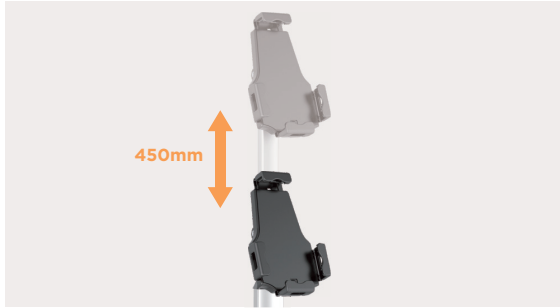

PAD21 Series

Anti-theft Tablet Kiosk

For Most 7.9"-10.5" Tablets

Adjustable holder
Secure your tablet

PAD21-02

Retractable leg with security laptop lock to fit different tablet size

Freely tilt and rotate for multiple viewing angle

Cables guided through the tube inside

Detachable holder for wall installation with included wall adaptor

Item No.	PAD21-02
Applicable Device	iPad, iPad mini, Samsung, Universal
Fit Screen Size	7.9"-10.5"
Tilt Range	370°
Swivel Range	330°
Screen Rotation	360°
Panel Removable	YES
Anti-theft	YES

PAD21 Series

Anti-theft Tablet Kiosk

For Most 7.9"-10.5" Tablets

Brateck[®]
BRACKET TECHNOLOGY

Height Adjustable Aluminum Tube
for different needs(PAD21-04)

Retractable Leg
with security laptop lock to fit different tablet size

Freely Tilt and Rotate
for multiple viewing angle

Cables can Run Along the Tube
for better organizing

Large Fan-Shaped Solid Base
with mounting holes for extra security

PAD21-03

PAD21-04

PAD21 Series

Anti-theft Tablet Kiosk