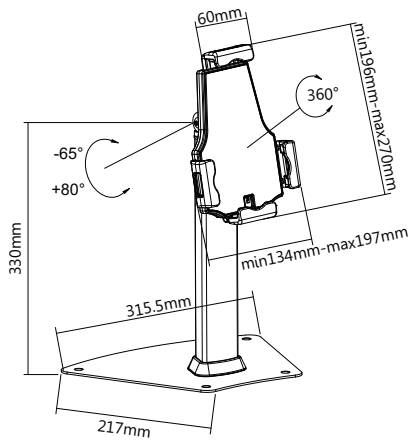

Cables guided through the tube inside

Detachable holder for wall installation with included wall adaptor

Item No.	PAD21-02
Applicable Device	iPad, iPad mini, Samsung, Universal
Fit Screen Size	7.9"-10.5"
Tilt Range	370°
Swivel Range	330°
Screen Rotation	360°
Panel Removable	YES
Anti-theft	YES

PAD21 Series

Anti-theft Tablet Kiosk

For Most 7.9"-10.5" Tablets

Brateck[®]
BRACKET TECHNOLOGY

Height Adjustable Aluminum Tube
for different needs(PAD21-04)

Retractable Leg
with security laptop lock to fit different tablet size

Freely Tilt and Rotate
for multiple viewing angle

Cables can Run Along the Tube
for better organizing

Large Fan-Shaped Solid Base
with mounting holes for extra security

PAD21-03

PAD21-04

PAD21 Series

Anti-theft Tablet Kiosk

For Most 7.9"-10.5" Tablets

PAD21-03

PAD21-04

Item No.	PAD21-03	PAD21-04
Applicable Device	Samsung Galaxy Tab, Universal, iPad	Samsung Galaxy Tab, Universal, iPad
Fit Screen Size	7.9"-10.5"	7.9"-10.5"
Weight Capacity	1kg/2.2lbs	1kg/2.2lbs
Tilt Range	+80°--65°	+90°--90°
Screen Rotation	360°	360°
Panel Removable	YES	YES
Anti-theft	YES	YES