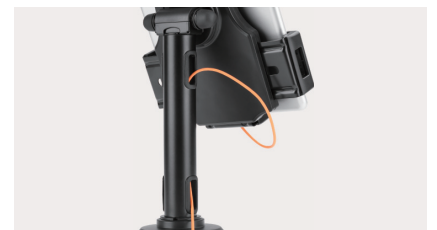

PAD21 Series

Anti-theft Tablet Kiosk

For Most 7.9"-10.5" Tablets

Adjustable holder
Secure your tablet

PAD21-02

Retractable leg with security laptop lock to fit different tablet size

Freely tilt and rotate for multiple viewing angle

Cables guided through the tube inside

Detachable holder for wall installation with included wall adaptor

Item No.	PAD21-02
Applicable Device	iPad, iPad mini, Samsung, Universal
Fit Screen Size	7.9"-10.5"
Tilt Range	370°
Swivel Range	330°
Screen Rotation	360°
Panel Removable	YES
Anti-theft	YES

PAD21 Series

Anti-theft Tablet Kiosk

For Most 7.9"-10.5" Tablets

Brateck[®]
BRACKET TECHNOLOGY

Height Adjustable Aluminum Tube
for different needs(PAD21-04)

Retractable Leg
with security laptop lock to fit different tablet size

Freely Tilt and Rotate
for multiple viewing angle

Cables can Run Along the Tube
for better organizing

Large Fan-Shaped Solid Base
with mounting holes for extra security

PAD21-03

PAD21-04

PAD21 Series

Anti-theft Tablet Kiosk