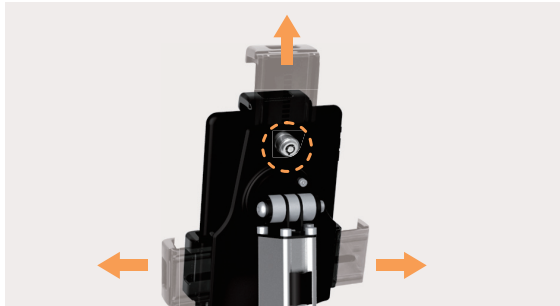

Cables guided through the tube inside

Detachable holder for wall installation with included wall adaptor

Item No.	PAD21-02
Applicable Device	iPad, iPad mini, Samsung, Universal
Fit Screen Size	7.9"-10.5"
Tilt Range	370°
Swivel Range	330°
Screen Rotation	360°
Panel Removable	YES
Anti-theft	YES

PAD21 Series

Anti-theft Tablet Kiosk

For Most 7.9"-10.5" Tablets

Brateck[®]
BRACKET TECHNOLOGY

Height Adjustable Aluminum Tube
for different needs(PAD21-04)

Retractable Leg
with security laptop lock to fit different tablet size

Freely Tilt and Rotate
for multiple viewing angle

Cables can Run Along the Tube
for better organizing

Large Fan-Shaped Solid Base
with mounting holes for extra security

PAD21-03

PAD21-04

PAD21 Series

Anti-theft Tablet Kiosk

For Most 7.9"-10.5" Tablets

PAD21-03

PAD21-04

Item No.	PAD21-03	PAD21-04
Applicable Device	Samsung Galaxy Tab, Universal, iPad	Samsung Galaxy Tab, Universal, iPad
Fit Screen Size	7.9"-10.5"	7.9"-10.5"
Weight Capacity	1kg/2.2lbs	1kg/2.2lbs
Tilt Range	+80°--65°	+90°--90°
Screen Rotation	360°	360°
Panel Removable	YES	YES
Anti-theft	YES	YES