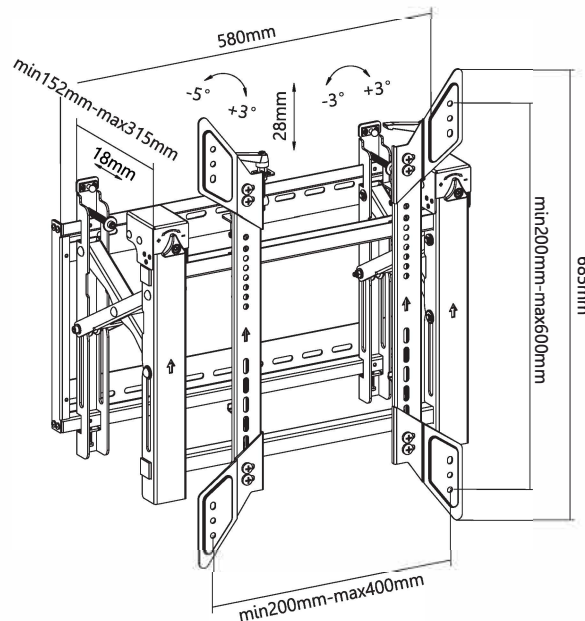

Portrait Mount with Pop-out

LVW03-64T

MOST **45" - 70"**
MAX.VESA 400x600

RATED
70kg/154lbs

152-315mm

200x200 200x400
300x300 400x400
400x600 (WxH)