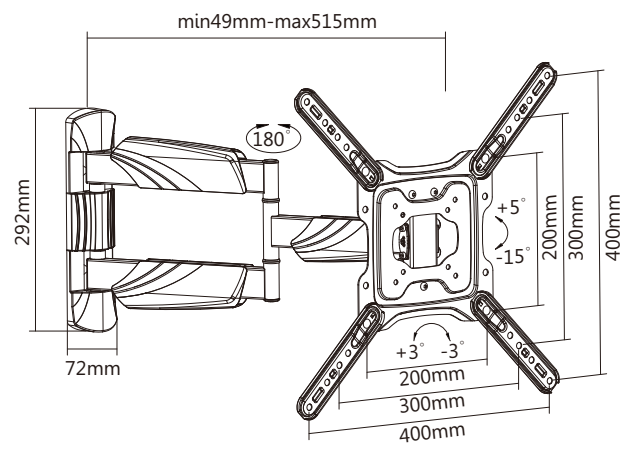

**LPA50-443**

MOST  
**23"-55"**  
MAX.VESA 400x400

**35kg/77lbs**

VESA Compatible: 75x75 200x100 100x100 200x200

Cable Management

Three Times Strength Tested