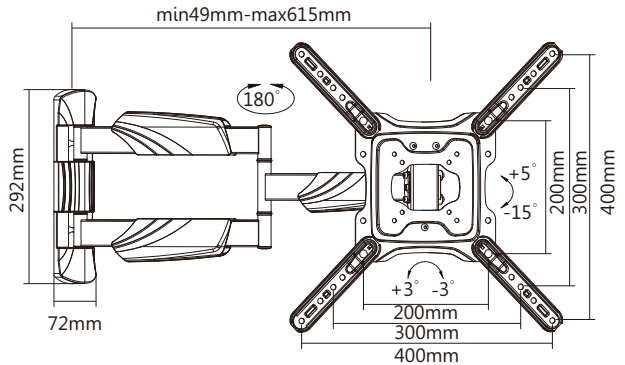

LPA50-443AL

MOST
23"-55"
MAX.VESA 400x400

RATED
35kg/77lbs

VESA Compatible 75x75 200x100 100x100 200x200