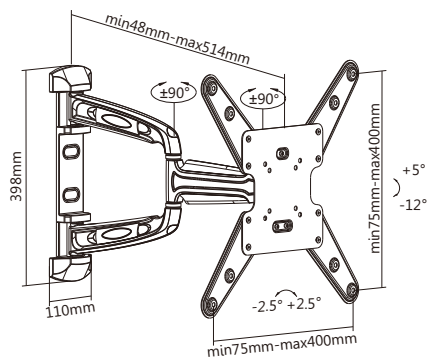

# Chic Aluminum LED LCD TV Wall Mounts

**LPA31-443A**

MOST **23"-55"** MAX.VESA 400x400  
**35kg/77lbs** RATED WEIGHT  
 48-514mm  
**VESA Compatible** 75x75, 100x100, 200x100, 200x200, 300x300, 400x200, 400x400

**Features:**

1. +5°~-12° Effortless Tilt; 180° Swiveling
2. Built-in Screen Level Adjustment
3. Decorative Plastic Covers
4. Integrated Cable Management