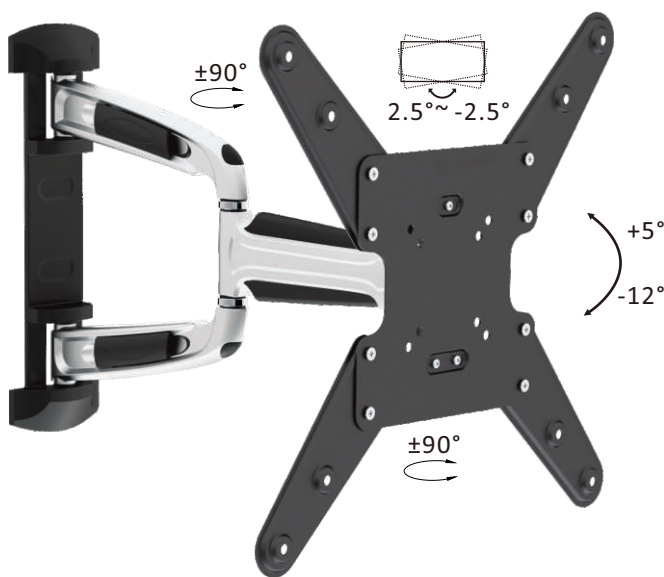

# Chic Aluminum LED LCD TV Wall Mounts

**LPA31-443A**

MOST **23"-55"** MAX.VESA 400x400  
**35kg/77lbs** RATED WEIGHT  
 48-514mm  
**VESA Compatible** 75x75, 100x100, 200x100, 200x200, 300x300, 400x200, 400x400

**Features:**

1. +5°~-12° Effortless Tilt; 180° Swiveling
2. Built-in Screen Level Adjustment
3. Decorative Plastic Covers
4. Integrated Cable Management