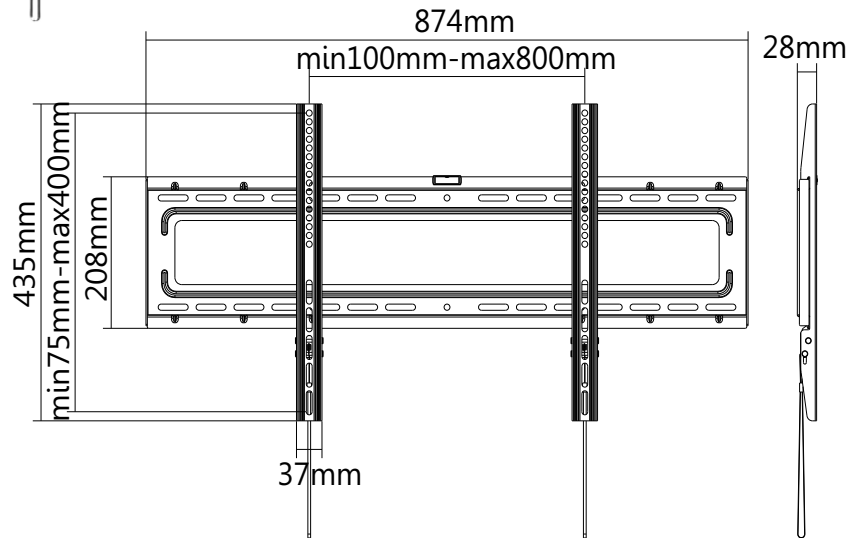

Economy Heavy-duty

Fixed & Tilt LCD LED Wall Mount

LP46-48F

MOST
32"-55"
MAX.VESA 800x400

RATED
50kg/110lbs

28mm

200x200 400X200 300X300
400X400 600x400 800x400

Bubble Level

Spring Lock

Four Times
Strength
Tested