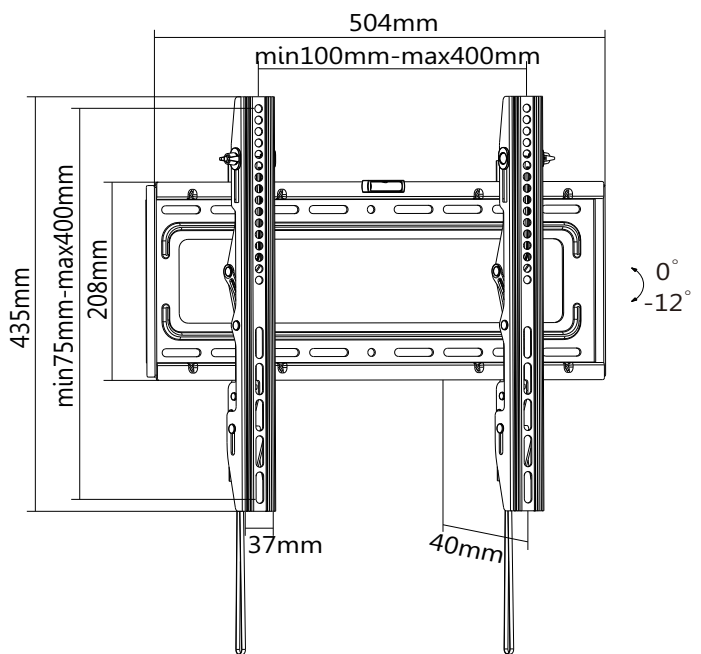

Economy Heavy-duty

Fixed & Tilt LCD LED Wall Mount

LP46-44T

MOST
32"-55"
MAX.VESA 400x400

RATED
40kg/88lbs

200x200 400x200
300x300 400x400