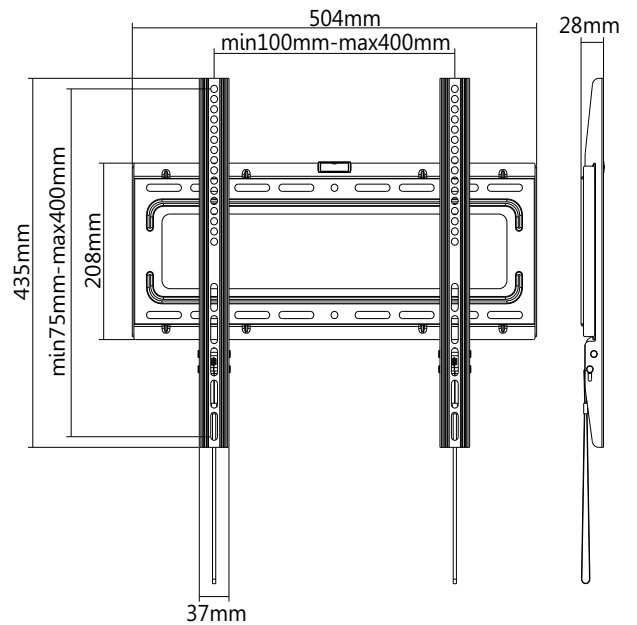

Economy Heavy-duty

Fixed & Tilt LCD LED Wall Mount

LP46-44F

MOST
32"-55"
MAX.VESA 400x400

RATED
40kg/88lbs

28mm

200x200 400x200
300x300 400x400

Bubble Level

Spring Lock

Four Times
Strength
Tested