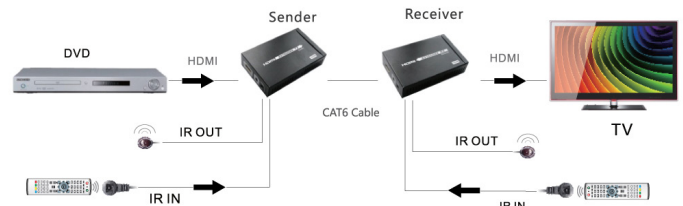

# HDBaseT HDMI Extender

Model Code: LKV375-100

This HDBaseT single network cable extender transmits HDMI signal up to 100 meters over cat6 fluently and clearly. It is lossless in signal and supports 3D, 24bits deep colour, 4Kx2K, CEC and HDCP.

## Features:

- Apply HDBaseT extend technology
- Uncompressed HDMI video signal
- Support full HD 1080P@60Hz, 3d, 4Kx2K
- Extend 1080p signal over Cat6a up to 100 meters
- Support bi-directional IR pass back
- Support HDCP ,CEC, 24 deep colour
- Support uncompressed LPCM audio and compressed DTS-HD, Dolby True HD
- Needs 12V power input for both transmitter and receiver (supplied in box)

## Specifications

HDMI Signal	4K2K, compatible with HDCP, Support CEC and 24bits deep colour		
Resolutions Supported	480i/480P/576i/576P/720P/1080i/1080P/3D/4Kx2K		
Audio	LPCM, DTS Digital, Dolby Digital		
Network Cable	Cat5e, Cat6, Cat6A, Cat7		
Transmission Length	Cat5e/Cat6	100M	Up to 1080p@60Hz 36bpp
		70M	1080p@60Hz 48bpp, 1080p@60Hz
	Cat6A/Cat7	100M	3D, 4Kx2K 30Hz
Infrared Back	Support 20~60kHz wide frequency devices and Bi-directional IR transmission		
Power Supply	12V/2A DC x2pcs		
Power Consumption	8W		
Product Dimension (LxWxH)	98.5 x 66.5 x 23mm		
Enclosure Material	Metal		
Weight	TX: 79g, RX: 107g		
Colour	Black		