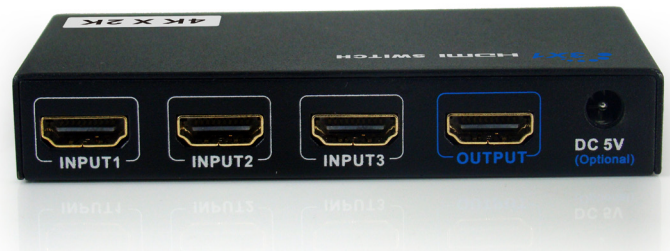

3 in 1 out 4K HDMI Switch

Model Code: LKV331A

Share your HDMI sources with a single HD monitor. This 3x1 HDMI Switch allows you to switch between 3 HDMI sources (set-top box, DVD players, video game stations, etc.) and your HD monitor easily. This switch passes both digital and audio signals through the HDMI ports and supports HDMI resolutions up to 4K x 2K. It is powered from HDMI cables and ensures high-quality signal transmission as well.

Specifications

Input Video Signal	0.5 - 1.0V p-p
Input DDC Signal	5V p-p (TTL)
Max Sing Link Range	1920 x 1200, 4K x 2K/30Hz
HDMI Resolutions	480i/576i/480p/720p/1080i/1080p/4K x 2K
DVI Resolutions	480p/576p/576p/720p/1080i/1080p/4K x 2K
XUVGA	Up to 1920 x 1200
HD Audio Format	LPCM, Dolby-AC3, DTS7.1, Dolby True HD/DTS-HD Master Audio
HD Video Format	Deep Colour
Bandwidth	Up to 297MHz
Power Supply	DC 5V@1A
Max. Power	1.0W
TMDS Voltage	1V p-p
Resistance	75Ω
Max. Transmission Length	3M
Warranty	2 Years