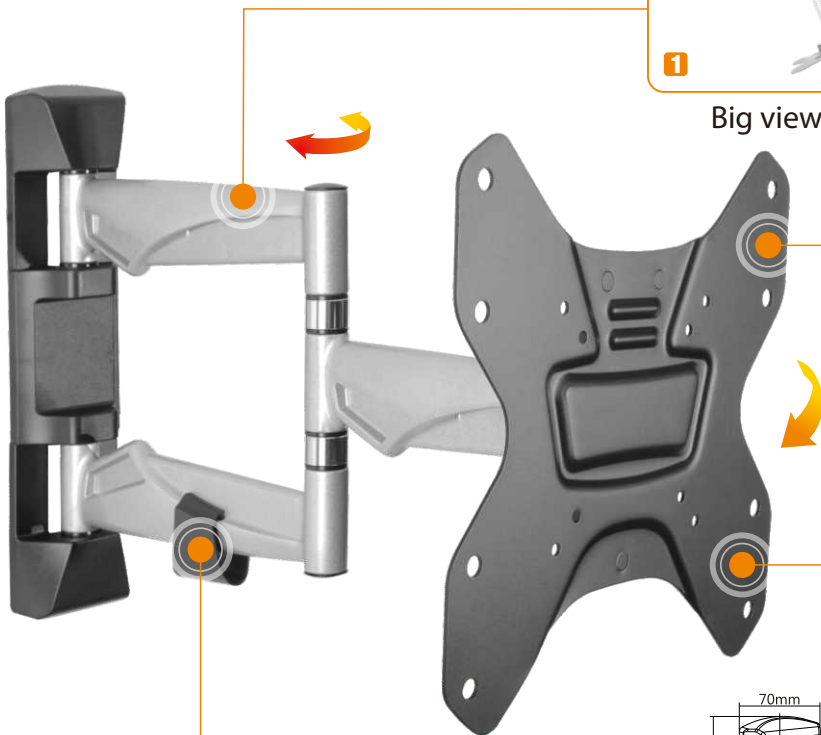

### Feature:

MOST **23"-42"**  
MAX VESA 200x200

**30kg/66lbs**

HEIGHT 48-410mm

Big view angle

+8°~-12° freely tilt

Built-in level adjustment

Cable clips