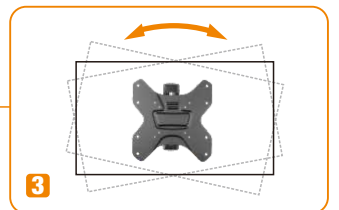

### Feature:

MOST **23"-42"**  
MAX VESA 200x200

**30kg/66lbs**

HEIGHT 48-410mm

Big view angle

+8°~-12° freely tilt

Built-in level adjustment

Cable clips