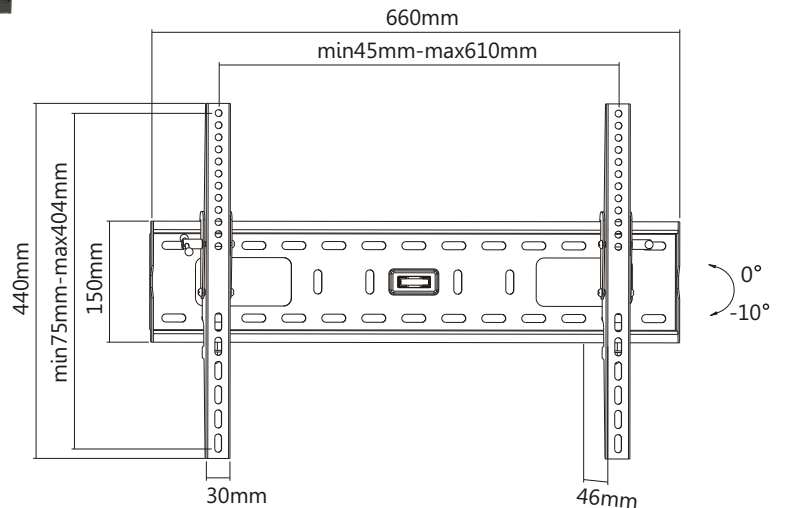

TV WALL MOUNT

For LCD/ LED TVs

For most **37"-70"** Flat Panel TVs

PLB-35L

TILT

37"-70"
MOST
MAX.VESA 600x400

rated
75kg/165lbs

46mm

VESA[®] Compatible
200X200 300x300 400x200
400x400 600x400