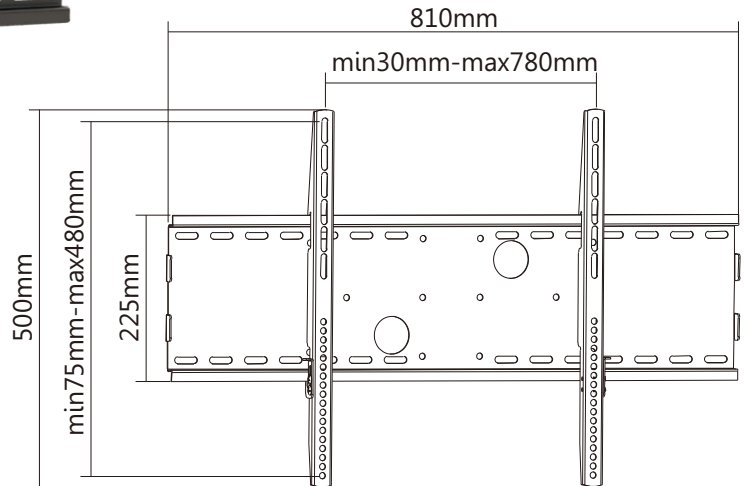

TV WALL MOUNT

For LCD/ LED TVs

For most **37"-70"** Flat Panel TVs

PLB-13

[FIXED]

[37"-70"]
MOST
MAX.VESA 600x400

[75kg/165lbs]
rated

[32mm]

200X200 300x300 400x200
400x400 600x400