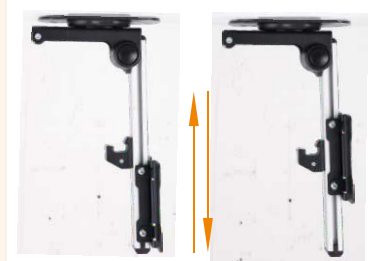

Folding LCD Mounts

For Ceiling/Pitched Ceiling/Under Cabinet

Enjoy Your Favorite Shows Everywhere

Feature:

- ◇ Folding design fits pitched roof and other special occasions
- ◇ Fixing to ceiling plate for space saving
- ◇ Swivel for different viewing angles
- ◇ Flexible sliding rails

Fixing to ceiling plate

Swivel

LCD-CM211

Folding design

Swivel

Flexible sliding rails

Pitched Ceiling

Kitchen