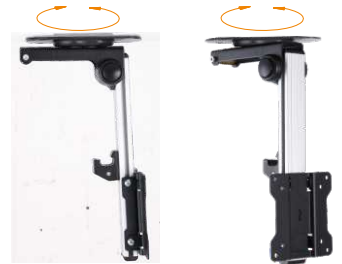

Folding LCD Mounts

For Ceiling/Pitched Ceiling/Under Cabinet

Enjoy Your Favorite Shows Everywhere

Feature:

- ◇ Folding design fits pitched roof and other special occasions
- ◇ Fixing to ceiling plate for space saving
- ◇ Swivel for different viewing angles
- ◇ Flexible sliding rails

Fixing to ceiling plate

Swivel

LCD-CM211

Folding design

Swivel

Flexible sliding rails

Pitched Ceiling

Kitchen