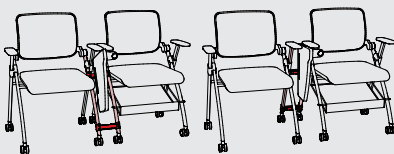

Hub

Ideal for large and small venues, the Hub chair is a versatile training and meeting room chair. Nest away when not in use to save space.

15
YEAR
WARRANTY
★★★★★

FEATURES

- Super strong reclining/lockable mechanism to give relaxation when you want or lock back upright for task work.
- Folding seat allows for nesting to save space.
- Integral arms and high quality supportive mesh backrest combine to give flexible comfort.
- High resistance moulded foam and hard wearing Black fabric for high use areas.
- Supplied standard with free wheeling castors - ideal for large venues.
- Optional right hand writing table with pen and cup holder. Table folds away when not in use.
- Optional under seat metal basket for storage of items - powdercoat Black.
- Optional linking system - connect Hubs together in a line to create structured seating in a conference room (2 links required to connect two chairs).

Link position on
FRONT legs

OR

Link position on
BACK legs

15
YEAR
WARRANTY
★★★★★

140
KG
RATING

6+
HOUR
COMFORT

Hub with optional
Basket and Table

Hub Linked

Hub Nested

Hub

Seat H: 470mm
Seat W: 430mm
Seat D: 430mm
Overall H: 850mm

Options

Basket: 445 x 350 x 65mm
Table: 385 x 255 x 23mm
Link: Gap - 120mm

 **KNIGHT**

knightgroup.co.nz