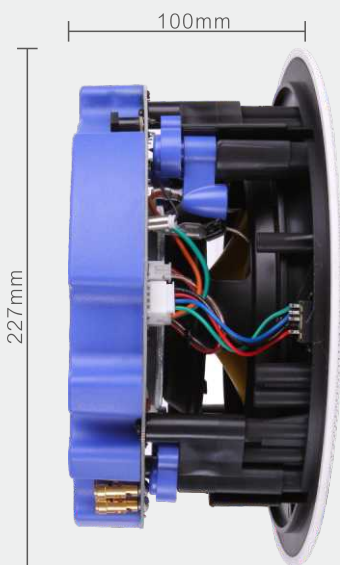

WIRELESS AUDIO MADE EASY

(...and affordable!)

Bluetooth
SMART

6.5" 2-way Kevlar Bluetooth Ceiling Speaker

- Use Bluetooth 4.0 advanced wireless smart technology
- Built-in 60W Amplifier
- Frameless speaker with magnetic grill
- High performance KEVLAR woofer
- Use as single point(Master) or add a slave for additional audio coverage

FLC-6BT

Wi-Fi version also available

Side View

Front View

Connection reset button

LED indicator

Pivoting tweeter for fine tune listening

High strength magnets for cover (8)

Environmental equalizer (+/- 3db)

High performance kevlar cone

Dog leg tabs for easy installation(4)

3/4 View

Back View

RCA input
left/right

Slave speaker output
R+ (Red) R- (Black)

Built-in amplifier
& bluetooth driver

Power input DC 24V/2.5A