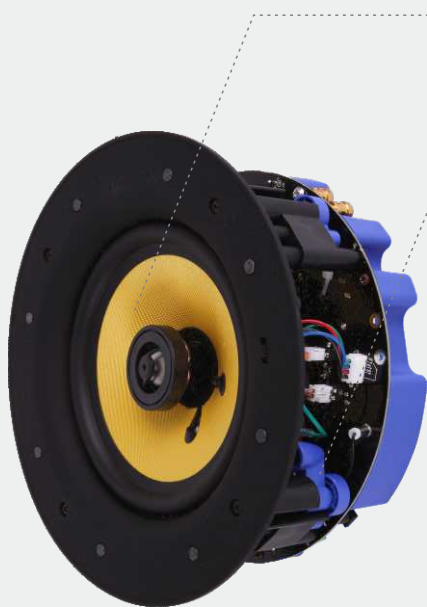

WIRELESS AUDIO MADE EASY

(...and affordable!)

Bluetooth
SMART

6.5" 2-way Kevlar Bluetooth Ceiling Speaker

- Use Bluetooth 4.0 advanced wireless smart technology
- Built-in 60W Amplifier
- Frameless speaker with magnetic grill
- High performance KEVLAR woofer
- Use as single point(Master) or add a slave for additional audio coverage

FLC-6BT

Wi-Fi version also available

Side View

Front View

Connection reset button

LED indicator

Pivoting tweeter for fine tune listening

High strength magnets for cover (8)

Environmental equalizer (+/- 3db)

High performance kevlar cone

Dog leg tabs for easy installation(4)

3/4 View

Back View

RCA input
left/right

Slave speaker output
R+ (Red) R- (Black)

Built-in amplifier
& bluetooth driver

Power input DC 24V/2.5A