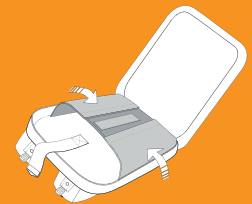

ATLAS

Checkpoint Friendly Laptop Backpack
11-Inch to 15.6-Inch Adaptable Compartment

Meet the business traveler's best friend. This sleek and cleverly streamlined backpack offers all the space and organization you need to enjoy life on the road, and features an innovative laptop pocket that adjusts to firmly secure a range of sizes, safe and sound.

Adjustable Laptop Pocket

Spacious, Well-Organized Compartments

Felt-Lined iPad/Kindle/Tablet Pocket

Checkpoint Friendly Design

Quick-Access Magazine/Newspaper Pocket

Trolley Handle Pass-Through Strap

5-Point Balance Strap System