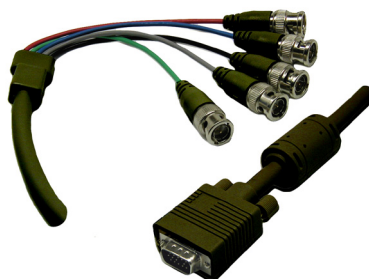

HD DB15 SVGA/XVGA coaxial shielded male/male cable (incorporates ferrite core) VESA DDC compliant (all 15 pins connected)

## Shielded VGA + Audio Male/Male

MODEL CODE	LENGTH
C-VABK-MM2	2M
C-VABK-MM3	3M
C-VABK-MM5	5M
C-VABK-MM10	10M

HD DB15 SVGA/XVGA coaxial shielded male/male cable with 3.5mm audio male/male cable (incorporates ferrite core) VESA DDC compliant (all 15 pins connected)

## VGA Monitor Extension

MODEL CODE	LENGTH
C-MONV-M	2M
C-MONV-M3	3M

HD DB15 male/female VGA extension cable 800 x 600 resolution maximum

## VGA Male to RGB Monitor Male

MODEL CODE	LENGTH
C-RGB-BNC	2M

To connect standard VGA HD DB15 cards to monitors using BNC connectors