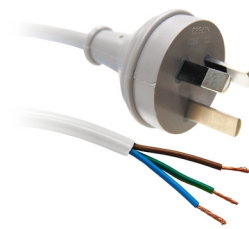

3 Pin Plug to Bare End

MODEL CODE	LENGTH	COLOUR
C-PB3C15-2	2M	Black
C-PB3C15-3	3M	Black

3 pin plug to bare end, 3 core 1.5mm cable, 10A rated, SAA approved

3 Pin Plug to Bare End

MODEL CODE	LENGTH	COLOUR
C-PB3C10-1	1M	Black
C-PB3C10-2	2M	Black
C-PB3C10-3	3M	Black
C-PB3C10-4	4M	Black

3 pin plug to bare end, 3 core 1mm cable, 10A rated, SAA approved

3 Pin Plug to Bare End

MODEL CODE	LENGTH	COLOUR
C-PB3C10-1WH	1M	White
C-PB3C10-2WH	2M	White
C-PB3C10-3WH	3M	White

3 pin plug to bare end, 3 core 1mm cable, 10A rated, SAA approved

3 Pin Plug to Bare End

MODEL CODE	LENGTH	COLOUR
C-PB3C10-2GY	2M	Grey

3 pin plug to bare end, 3 core 1mm cable, 10A rated, SAA approved

2 Pin Plug to Bare End

MODEL CODE	LENGTH	COLOUR
C-PB2C75-2	2M	Black

2 pin plug to bare end, 2 core 0.75mm cable, 10A rated, SAA approved

3 pin tapon plug to bare end, 3 core 1mm cable, 10A rated, SAA approved

3 Pin Tapon Plug to Bare End

MODEL CODE	LENGTH	COLOUR
C-PB3C10T-3WH	3M	White

3 pin tapon plug to bare end, 3 core 1mm cable, 10A rated, SAA approved