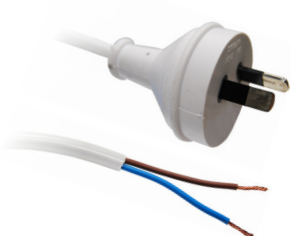

3 pin plug to bare end, 3 core 1mm cable, 10A rated, SAA approved

3 Pin Plug to Bare End

MODEL CODE	LENGTH	COLOUR
C-PB3C10-1WH	1M	White
C-PB3C10-2WH	2M	White
C-PB3C10-3WH	3M	White

3 pin plug to bare end, 3 core 1mm cable, 10A rated, SAA approved

3 Pin Plug to Bare End

MODEL CODE	LENGTH	COLOUR
C-PB3C10-2GY	2M	Grey

3 pin plug to bare end, 3 core 1mm cable, 10A rated, SAA approved

2 Pin Plug to Bare End

MODEL CODE	LENGTH	COLOUR
C-PB2C75-2	2M	Black

2 pin plug to bare end, 2 core 0.75mm cable, 10A rated, SAA approved

2 Pin Plug to Bare End

MODEL CODE	LENGTH	COLOUR
C-PB2C75-2WH	2M	White

2 pin plug to bare end, 2 core 0.75mm cable, 10A rated, SAA approved

3 Pin Tapon Plug to Bare End

MODEL CODE	LENGTH	COLOUR
C-PB3C10T-2	2M	Black
C-PB3C10T-3	3M	Black

3 pin tapon plug to bare end, 3 core 1mm cable, 10A rated, SAA approved

3 Pin Tapon Plug to Bare End

MODEL CODE	LENGTH	COLOUR
C-PB3C10T-3WH	3M	White

3 pin tapon plug to bare end, 3 core 1mm cable, 10A rated, SAA approved