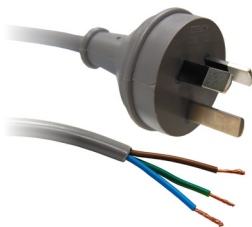

3 pin plug to bare end, 3 core 1mm cable, 10A rated, SAA approved

3 Pin Plug to Bare End

MODEL CODE	LENGTH	COLOUR
C-PB3C10-1WH	1M	White
C-PB3C10-2WH	2M	White
C-PB3C10-3WH	3M	White

3 pin plug to bare end, 3 core 1mm cable, 10A rated, SAA approved

3 Pin Plug to Bare End

MODEL CODE	LENGTH	COLOUR
C-PB3C10-2GY	2M	Grey

3 pin plug to bare end, 3 core 1mm cable, 10A rated, SAA approved

2 Pin Plug to Bare End

MODEL CODE	LENGTH	COLOUR
C-PB2C75-2	2M	Black

2 pin plug to bare end, 2 core 0.75mm cable, 10A rated, SAA approved

2 Pin Plug to Bare End

MODEL CODE	LENGTH	COLOUR
C-PB2C75-2WH	2M	White

2 pin plug to bare end, 2 core 0.75mm cable, 10A rated, SAA approved

3 Pin Tapon Plug to Bare End

MODEL CODE	LENGTH	COLOUR
C-PB3C10T-2	2M	Black
C-PB3C10T-3	3M	Black

3 pin tapon plug to bare end, 3 core 1mm cable, 10A rated, SAA approved

3 Pin Tapon Plug to Bare End

MODEL CODE	LENGTH	COLOUR
C-PB3C10T-3WH	3M	White

3 pin tapon plug to bare end, 3 core 1mm cable, 10A rated, SAA approved