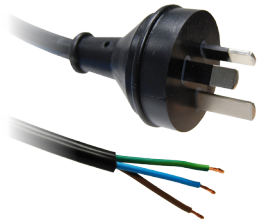

3 Pin Plug to Bare End

MODEL CODE	LENGTH	COLOUR
C-PB3C15-2	2M	Black
C-PB3C15-3	3M	Black

3 pin plug to bare end, 3 core 1.5mm cable, 10A rated, SAA approved

3 Pin Plug to Bare End

MODEL CODE	LENGTH	COLOUR
C-PB3C10-1	1M	Black
C-PB3C10-2	2M	Black
C-PB3C10-3	3M	Black
C-PB3C10-4	4M	Black

3 pin plug to bare end, 3 core 1mm cable, 10A rated, SAA approved

3 Pin Plug to Bare End

MODEL CODE	LENGTH	COLOUR
C-PB3C10-1WH	1M	White
C-PB3C10-2WH	2M	White
C-PB3C10-3WH	3M	White

3 pin plug to bare end, 3 core 1mm cable, 10A rated, SAA approved

3 Pin Plug to Bare End

MODEL CODE	LENGTH	COLOUR
C-PB3C10-2GY	2M	Grey

3 pin plug to bare end, 3 core 1mm cable, 10A rated, SAA approved

2 Pin Plug to Bare End

MODEL CODE	LENGTH	COLOUR
C-PB2C75-2	2M	Black

2 pin plug to bare end, 2 core 0.75mm cable, 10A rated, SAA approved

3 pin tapon plug to bare end, 3 core 1mm cable, 10A rated, SAA approved

3 Pin Tapon Plug to Bare End

MODEL CODE	LENGTH	COLOUR
C-PB3C10T-3WH	3M	White

3 pin tapon plug to bare end, 3 core 1mm cable, 10A rated, SAA approved