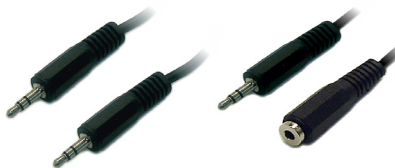

Male to female extension cable

3.5mm Stereo Audio Cables

MODEL CODE	LENGTH	TYPE
CA-ST-MF2	2M	Male/Female
CA-ST-MF5	5M	Male/Female
CA-ST-MF10	10M	Male/Female
CA-ST-MMPP	0.3M	Male/Male
CA-ST-MM2	2M	Male/Male
CA-ST-MM5	5M	Male/Male
CA-ST-MM10	10M	Male/Male
CA-ST-MM15	15M	Male/Male
CA-ST-MM20	20M	Male/Male

Male to male cable