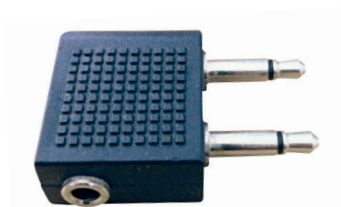

3.5mm Stereo to Mono Adapter

MODEL CODE
A-ST-2M1F

A-ST-2M1F
Dual Mono 3.5mm Male to Single Stereo 3.5mm Female Adapter