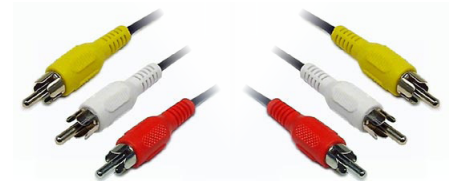

RG59 Component Video Cables

MODEL CODE	LENGTH
------------	--------

CA-3RCA-G2	2M, Gold
CA-3RCA-59-2	2M
CA-3RCA-59-3	3M
CA-3RCA-59-5	5M
CA-3RCA-59-7H	7.5M
CA-3RCA-59-10	10M
CA-3RCA-59-15	15M
CA-3RCA-59-20	20M

3 RCA plugs to 3 RCA plugs - screened RG59 cable

RCA Audio/RG59 Video Cables

MODEL CODE	LENGTH
------------	--------

CA-3RCAV-2	2M
CA-3RCAV-3	3M
CA-3RCAV-5	5M
CA-3RCAV-7H	7.5M
CA-3RCAV-10	10M
CA-3RCAV-15	15M
CA-3RCAV-20	20M

3 RCA plugs to 3 RCA plugs - screened RG59 video cable

RCA Audio Cables

MODEL CODE	LENGTH
------------	--------

CA-3RCA-1H	1.5M
CA-3RCA-3	3M
CA-3RCA-5	5M

RCA Audio Cables

MODEL CODE	LENGTH
------------	--------

CA-2RCA-2	2M
CA-2RCA-5	5M
CA-2RCA-10	10M
CA-2RCA-15	15M
CA-2RCA-20	20M

2 RCA plugs to 2 RCA plugs

RCA Digital Audio Cables

MODEL CODE	LENGTH
------------	--------

CA-RCA-MM2	2M
CA-RCA-MM5	5M

RCA plug to plug - high resolution OFC cable with Gold Plated connectors