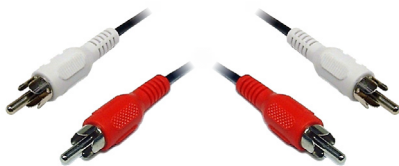

RG59 Component Video Cables

MODEL CODE	LENGTH
------------	--------

CA-3RCA-G2	2M, Gold
CA-3RCA-59-2	2M
CA-3RCA-59-3	3M
CA-3RCA-59-5	5M
CA-3RCA-59-7H	7.5M
CA-3RCA-59-10	10M
CA-3RCA-59-15	15M
CA-3RCA-59-20	20M

3 RCA plugs to 3 RCA plugs - screened RG59 cable

RCA Audio/RG59 Video Cables

MODEL CODE	LENGTH
------------	--------

CA-3RCAV-2	2M
CA-3RCAV-3	3M
CA-3RCAV-5	5M
CA-3RCAV-7H	7.5M
CA-3RCAV-10	10M
CA-3RCAV-15	15M
CA-3RCAV-20	20M

3 RCA plugs to 3 RCA plugs - screened RG59 video cable

RCA Audio Cables

MODEL CODE	LENGTH
------------	--------

CA-3RCA-1H	1.5M
CA-3RCA-3	3M
CA-3RCA-5	5M

RCA Audio Cables

MODEL CODE	LENGTH
------------	--------

CA-2RCA-2	2M
CA-2RCA-5	5M
CA-2RCA-10	10M
CA-2RCA-15	15M
CA-2RCA-20	20M

2 RCA plugs to 2 RCA plugs

RCA Digital Audio Cables

MODEL CODE	LENGTH
------------	--------

CA-RCA-MM2	2M
CA-RCA-MM5	5M

RCA plug to plug - high resolution OFC cable with Gold Plated connectors