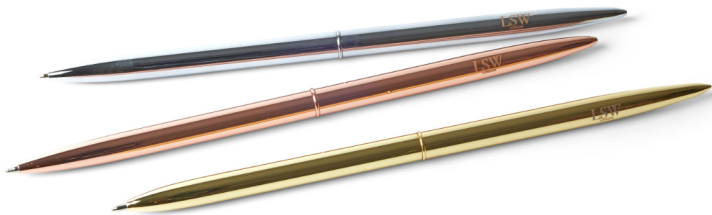

PRICE £14.16 +VAT

A5 NOTEBOOKS

Our notebooks contain 192 pages of ruled or dotted paper with a premium gold debossed soft-back cover.

- 192 page lined or dotted notebook.
- Available in four colours: Mid Green, Stone, Real Grey and Mist.
- Dimensions: A5 148mm x 210mm
Weight: 320g
- Made in the UK.

PRICE £8.49 +VAT

PENS

Our retractable pens come in gold, silver and rose gold engraved with the LSW logo or customised with your company logo. These beautiful pens are the perfect companion to our range of daily journals and notebooks.

- Black ink ballpoint pen.
- Available in Gold, Silver, Rose Gold.

PRICE £7.08 +VAT

LSW TOTE BAG

Designed with 'Everything you need is within' and our LSW logo printed on the front. This is the perfect reusable bag for when you are on the go.